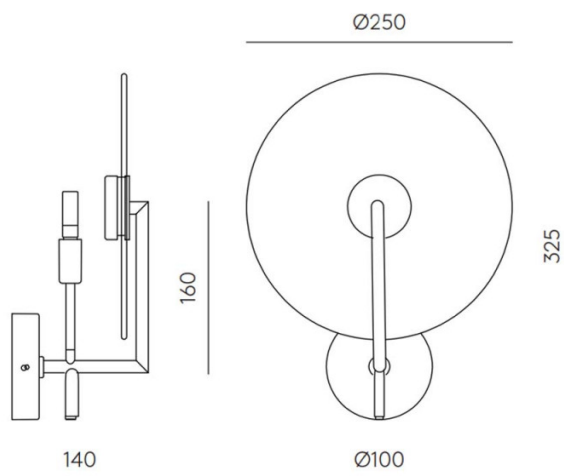

IP Code: 20

Dimming: Dimmable via mains phase dimming.

Dimensions: Depth: 14cm
Height: 32.5cm
Disk: Ø25cm
Wall Bracket: Ø10cm

For all sales and technical enquiries, please contact:

+44 (0)114 263 4266

info@davidvillagelighting.co.uk