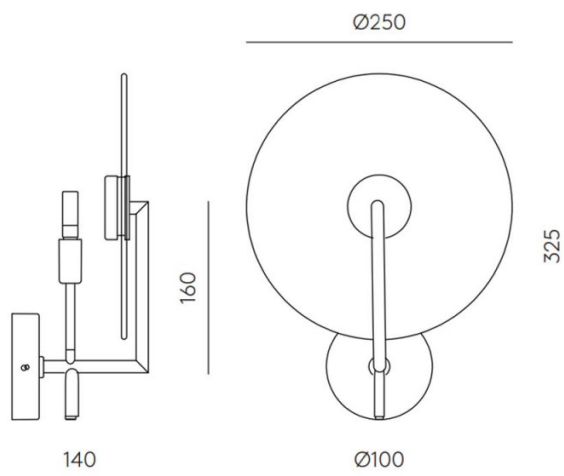

PRODUCT SPECIFICATION

Light Source: 1 x Max 5W G9 LED Dimmable (included)

IP Code: 20

Dimming: Dimmable via mains phase dimming.

Dimensions: Depth: 14cm
Height: 32.5cm
Disk: Ø25cm
Wall Bracket: Ø10cm