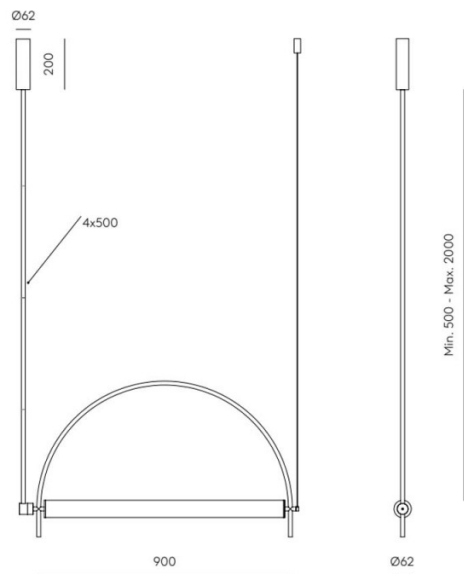

The Aromas Arc Suspension is height adjustable by means of 4 fixed bars, each measuring 50cm. The minimum suspension height for this light is 50cm, whilst the maximum is 200cm - making it easy to adapt to your environment. Arc was specifically designed with large spaces in mind and makes a beautiful addition to buildings in the hospitality sector, as well as contemporary workspaces. The Arc can be displayed individually or even grouped together, with the arch at different angles, to resemble a wave.

## PRODUCT SPECIFICATION

- Light Source:** 20W, 2700K, 1100 Lumens
- IP Code:** 20
- Dimming:** Dimmable via Triac dimming.
- Dimensions:**
  - Width: 90cm
  - Minimum Drop Height: 50cm
  - Maximum Drop Height: 200cm
  - Ceiling Canopy: Ø6.2cm