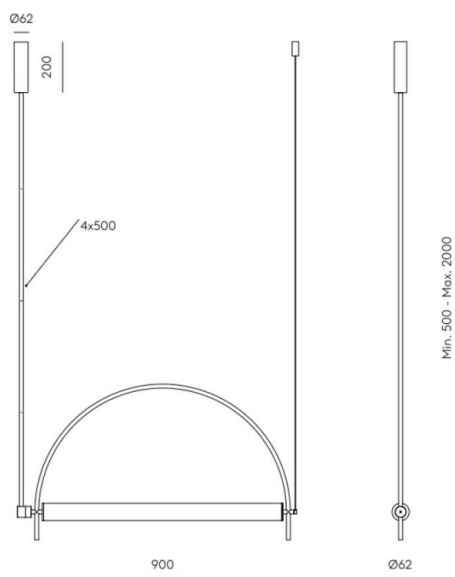

The Aromas Arc Suspension is height adjustable by means of 4 fixed bars, each measuring 50cm. The minimum suspension height for this light is 50cm, whilst the maximum is 200cm - making it easy to adapt to your environment. Arc was specifically designed with large spaces in mind and makes a beautiful addition to buildings in the hospitality sector, as well as contemporary workspaces. The Arc can be displayed individually or even grouped together, with the arch at different angles, to resemble a wave.

PRODUCT SPECIFICATION

Light Source: 20W, 2700K, 1100 Lumens

IP Code: 20

Dimming: Dimmable via Triac dimming.

Dimensions: Width: 90cm
Minimum Drop Height: 50cm
Maximum Drop Height: 200cm
Ceiling Canopy: Ø6.2cm