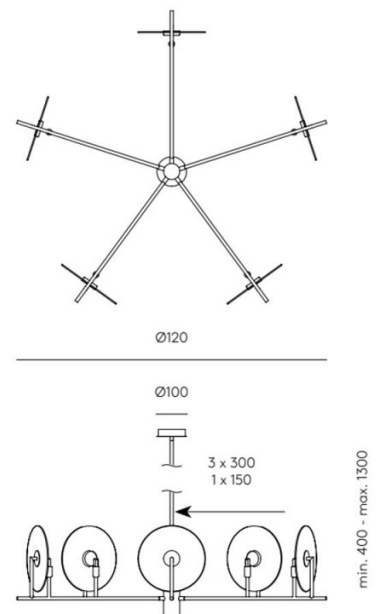

PRODUCT SPECIFICATION

Light Source: 5 x Max 5W G9 LED Dimmable (included)

IP Code: 20

Dimming: Dimmable via mains phase dimming.

Dimensions: Ø120cm
Height: 40cm
Maximum Drop Height: 130cm