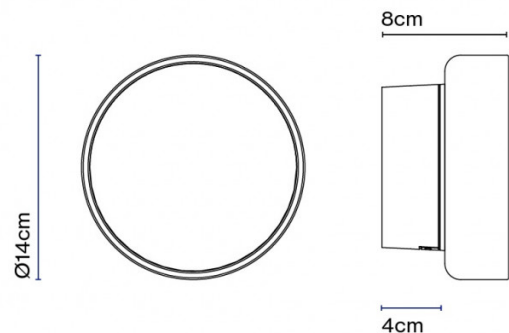

**Roc Outdoor Wall Light by Marset**

A temptation to the senses, Marset Roc resembles a block of ice with its pressed glass diffuser. Small yet bright enough to stand out, the Roc IP65 is the perfect wall light for outdoor settings, stairs, and entrances as well as indoor areas including bathrooms. Its IP65 rating allows you to install it in bathroom zones 1,2 and 3.

**The Roc LED Outdoor Wall Light can also be supplied with Dali dimming upon request. Please [contact us](#) for more information.**

**PRODUCT SPECIFICATION**

- Light Source:** 8W, 2700K, 571 lumens
- IP Code:** 65
- Dimming:** Dimmable via Triac dimming.
- Dimensions:** Ø 14cm  
8cm depth