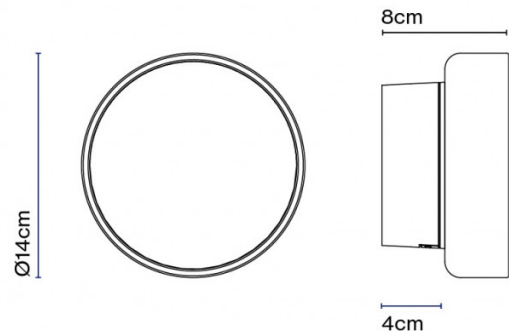

A temptation to the senses, Marset Roc resembles a block of ice with its pressed glass diffuser. Small yet bright enough to stand out, the Roc IP65 is the perfect wall light for outdoor settings, stairs, and entrances as well as indoor areas including bathrooms. Its IP65 rating allows you to install it in bathroom zones 1,2 and 3.

The Roc LED Outdoor Wall Light can also be supplied with Dali dimming upon request. Please [contact us](#) for more information.

PRODUCT SPECIFICATION

- Light Source:** 8W, 2700K, 571 lumens
- IP Code:** 65
- Dimming:** Dimmable via Triac dimming.
- Dimensions:** Ø 14cm
8cm depth