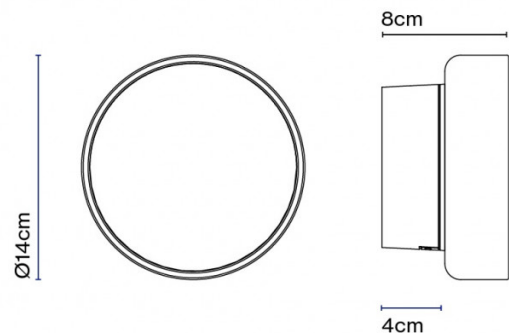

A temptation to the senses, Marset Roc resembles a block of ice with its pressed glass diffuser. Small yet bright enough to stand out, the Roc IP65 is the perfect wall light for outdoor settings, stairs, and entrances as well as indoor areas including bathrooms. Its IP65 rating allows you to install it in bathroom zones 1,2 and 3.

The Roc LED Outdoor Wall Light can also be supplied with Dali dimming upon request. Please [contact us](#) for more information.

PRODUCT SPECIFICATION

- Light Source:** 8W, 2700K, 571 lumens
- IP Code:** 65
- Dimming:** Dimmable via Triac dimming.
- Dimensions:** Ø 14cm
8cm depth