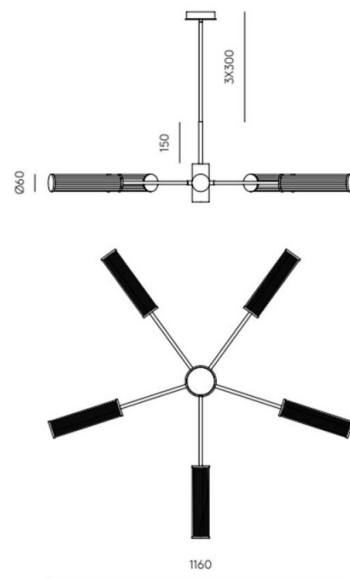

### Aromas Del Campo Ison LED Suspension

Designed by Pepe Fornas, the Aromas Del Campo Ison LED Pendant is a modern evolution of a classic chandelier, available in either a black or aged gold finish. The Ison features five LED light sources, protected by fluted glass; the result is a soft illumination which is diffused through the textured surface of the glass. Aroma Ison LED Pendant allows the user complete control, with dimmable light sources and a height adjustable stem - the drop of this pendant light can be altered in three stages; 30cm, 60cm or 90cm.

## PRODUCT SPECIFICATION

- Light Source:** 8W, 2700K, 5 x 450 Lumens
- IP Code:** 20
- Dimming:** Dimmable via Triac dimming.
- Dimensions:** Diffusers: Ø11.6cm  
Full Diameter: Ø116cm  
Minimum Drop: 30cm  
Maximum Drop: 90cm