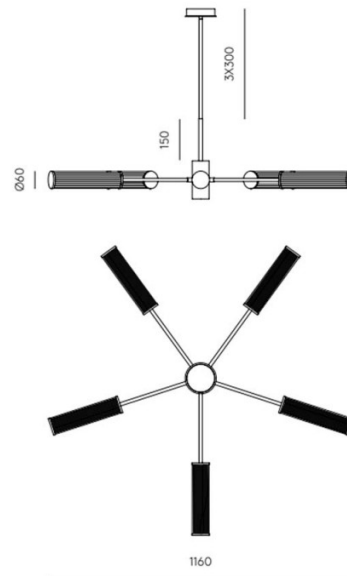

Designed by Pepe Fornas, the Aromas Del Campo Ison LED Pendant is a modern evolution of a classic chandelier, available in either a black or aged gold finish. The Ison features five LED light sources, protected by fluted glass; the result is a soft illumination which is diffused through the textured surface of the glass. Aroma Ison LED Pendant allows the user complete control, with dimmable light sources and a height adjustable stem - the drop of this pendant light can be altered in three stages; 30cm, 60cm or 90cm.

Please Note: The Ison Pendant LED light sources can be replaced, but not by the user.

PRODUCT SPECIFICATION

Light Source: 8W, 2700K, 5 x 450 Lumens

IP Code: 20

Dimming: Dimmable via Triac dimming.

Dimensions: Diffusers: Ø11.6cm
Full Diameter: Ø116cm
Minimum Drop: 30cm
Maximum Drop: 90cm