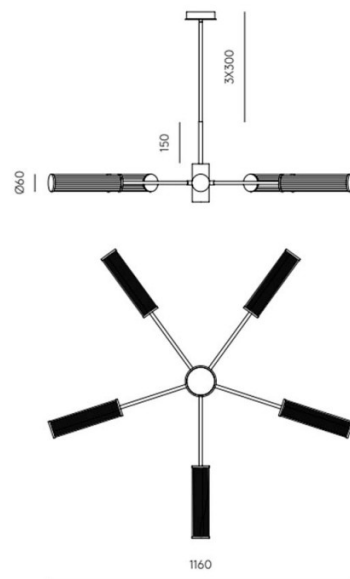

aromas

Aromas Del Campo Ison LED Suspension

LA10766

SOURCE: <https://www.davidvillagelighting.co.uk/product/Aromas-Del-Campo-Ison-LED-Suspension/10000986>

PRODUCT DESCRIPTION

Designer: Pepe Fornas

Aromas Del Campo Ison LED Suspension

Designed by Pepe Fornas, the Aromas Del Campo Ison LED Pendant is a modern evolution of a classic chandelier, available in either a black or aged gold finish. The Ison features five LED light sources, protected by fluted glass; the result is a soft illumination which is diffused through the textured surface of the glass. Aroma Ison LED Pendant allows the user complete control, with dimmable light sources and a height adjustable stem - the drop of this pendant light can be altered in three stages; 30cm, 60cm or 90cm.

Please Note: The Ison Pendant LED light sources can be replaced, but not by the user.

PRODUCT SPECIFICATION

- Light Source:** 8W, 2700K, 5 x 450 Lumens
- IP Code:** 20
- Dimming:** Dimmable via Triac dimming.
- Dimensions:** Diffusers: Ø11.6cm
Full Diameter: Ø116cm
Minimum Drop: 30cm
Maximum Drop: 90cm