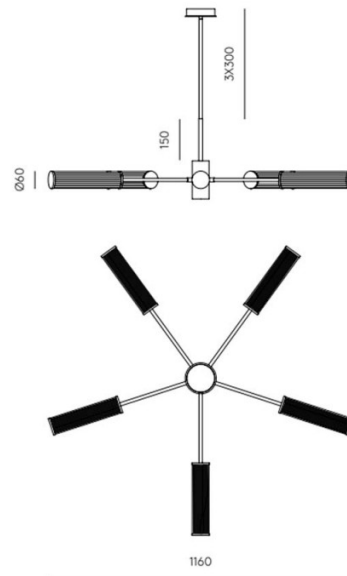

Designed by Pepe Fornas, the Aromas Del Campo Ison LED Pendant is a modern evolution of a classic chandelier, available in either a black or aged gold finish. The Ison features five LED light sources, protected by fluted glass; the result is a soft illumination which is diffused through the textured surface of the glass. Aroma Ison LED Pendant allows the user complete control, with dimmable light sources and a height adjustable stem - the drop of this pendant light can be altered in three stages; 30cm, 60cm or 90cm.

Please Note: The Ison Pendant LED light sources can be replaced, but not by the user.

PRODUCT SPECIFICATION

- Light Source:** 8W, 2700K, 5 x 450 Lumens
- IP Code:** 20
- Dimming:** Dimmable via Triac dimming.
- Dimensions:** Diffusers: Ø11.6cm
Full Diameter: Ø116cm
Minimum Drop: 30cm
Maximum Drop: 90cm