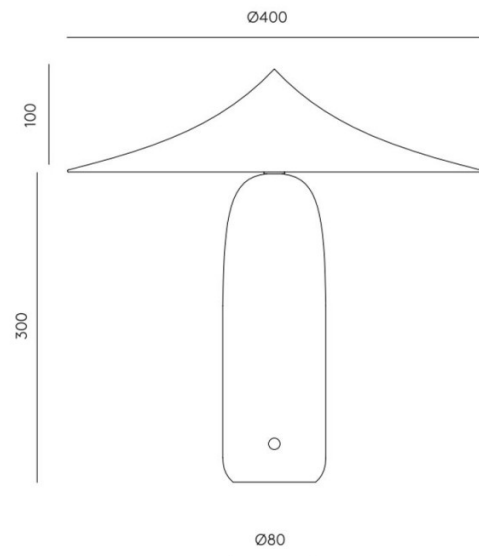

## PRODUCT SPECIFICATION

**Light Source:** 10W, 2700K, 780 Lumens

**IP Code:** 20

**Dimming:** Integrated dimmer on the product.

**Dimensions:** Shade: Ø40cm  
Shade Height: 10cm  
Full Height: 30cm  
Base: Ø8cm