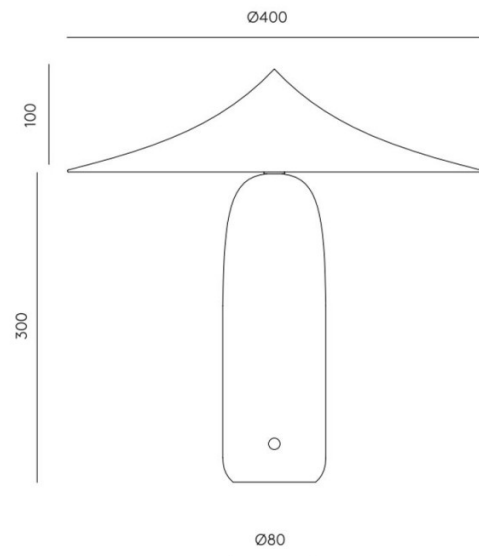

aromas

Aromas Del Campo Kine LED Table Lamp

LA10762

SOURCE: <https://www.davidvillagelighting.co.uk/product/Aromas-Del-Campo-Kine-LED-Table-Lamp/10000982>

PRODUCT DESCRIPTION

Designer: Pepe Fornas

Aromas Del Campo Kine LED Table Lamp

Another gorgeous contemporary design by Pepe Fornas, the Aromas Kine LED Table Lamp is crafted from marble and steel and was inspired by the traditional Asian Non La hats. These hats are utilised to protect from the elements, and boast an iconic form with a sharp silhouette. The Kine Table Lamp also harbours this form. The marble base grants a unique element to your space, whilst the steel shade results in an Avant Garde finishing touch.

Aromas Del Campo Kine LED Table Lamp adds a luxurious touch to your environment, and thanks to the beautiful silhouette the light emission is softly projected downwards; this results in a warm downlight that illuminates the surface below. Kine is a perfect addition to hotels; utilise it to illuminate your reception desk, create an ambience in your restaurant or bar setting and even place it on bedside tables in hotel rooms to help your guests relax.

PRODUCT SPECIFICATION

Light Source: 10W, 2700K, 780 Lumens

IP Code: 20

Dimming: Integrated dimmer on the product.

Dimensions: Shade: Ø40cm
Shade Height: 10cm
Full Height: 30cm
Base: Ø8cm