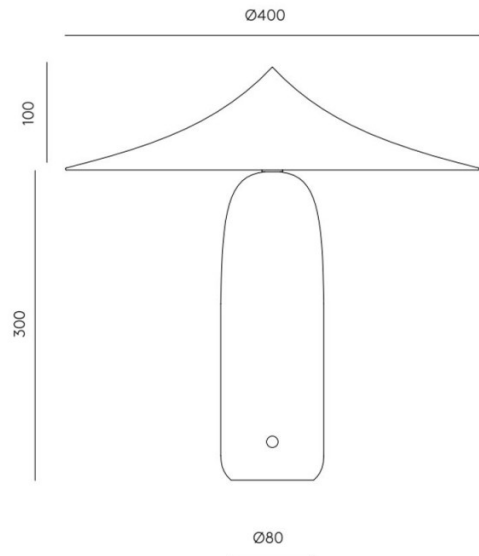

PRODUCT SPECIFICATION

Light Source: 10W, 2700K, 780 Lumens

IP Code: 20

Dimming: Integrated dimmer on the product.

Dimensions: Shade: Ø40cm
 Shade Height: 10cm
 Full Height: 30cm
 Base: Ø8cm

For all sales and technical enquiries, please contact: