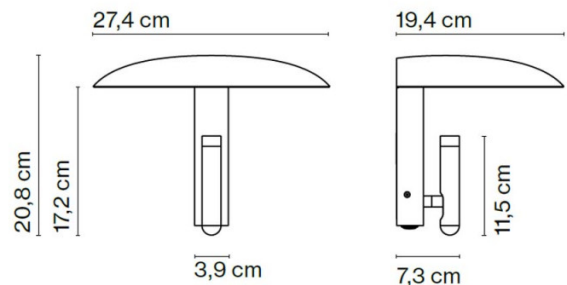

PRODUCT SPECIFICATION

- Light Source:** 2.1W, 2700K, 199 Lumens
- IP Code:** 20
- Dimming:** Integrated on/off switch on the product.
- Dimensions:**
 - Shade Width: 27.4cm
 - Shade Depth: 19.4cm
 - Full Height: 20.8cm
 - Base Height: 17.2cm
 - Base Width: 3.9cm
 - Light Source Height: 11.5cm