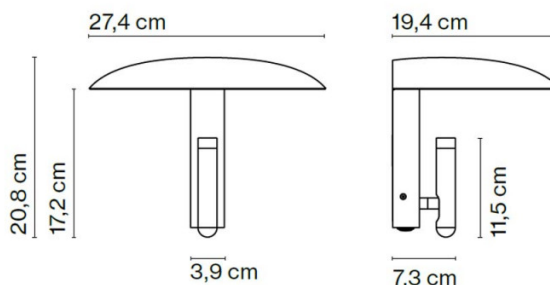

PRODUCT SPECIFICATION

Light Source: 2.1W, 2700K, 199 Lumens

IP Code: 20

Dimming: Integrated on/off switch on the product.

Dimensions: Shade Width: 27.4cm
Shade Depth: 19.4cm
Full Height: 20.8cm
Base Height: 17.2cm
Base Width: 3.9cm
Light Source Height: 11.5cm