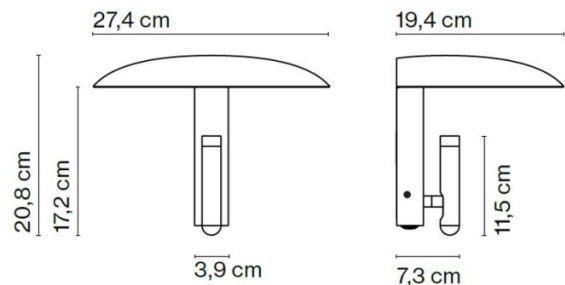

PRODUCT SPECIFICATION

Light Source: 2.1W, 2700K, 199 Lumens

IP Code: 20

Dimming: Integrated on/off switch on the product.

Dimensions: Shade Width: 27.4cm
 Shade Depth: 19.4cm
 Full Height: 20.8cm
 Base Height: 17.2cm
 Base Width: 3.9cm
 Light Source Height: 11.5cm