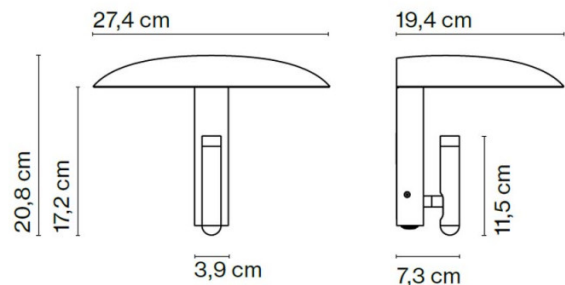

PRODUCT SPECIFICATION

- Light Source:** 2.1W, 2700K, 199 Lumens
- IP Code:** 20
- Dimming:** Integrated on/off switch on the product.
- Dimensions:**
 - Shade Width: 27.4cm
 - Shade Depth: 19.4cm
 - Full Height: 20.8cm
 - Base Height: 17.2cm
 - Base Width: 3.9cm
 - Light Source Height: 11.5cm