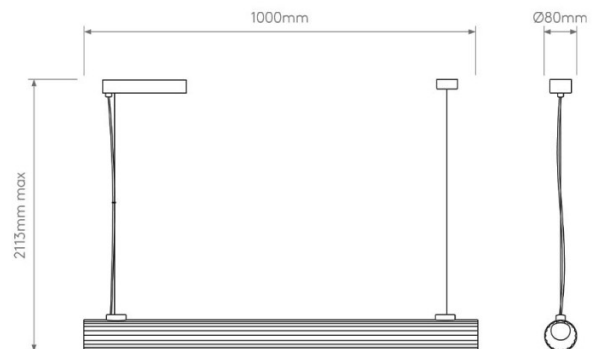

PRODUCT SPECIFICATION

Light Source: 20.2W, 3000K, 2328 Lumens

IP Code: 20

Dimming: Dimmable using trailing edge dimming.

Dimensions: Length: 100cm
Maximum Drop Height: 211cm
Ceiling Canopy: Ø8cm

For all sales and technical enquiries, please contact: