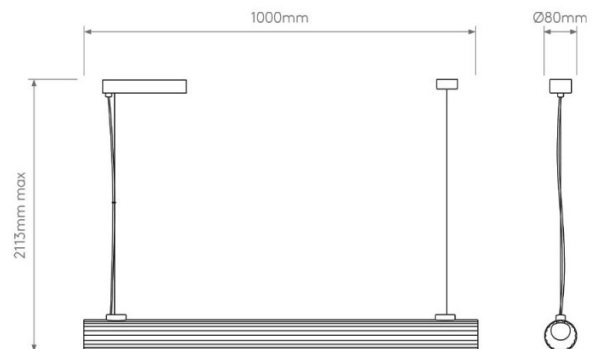

PRODUCT SPECIFICATION

Light Source: 20.2W, 3000K, 2328 Lumens

IP Code: 20

Dimming: Dimmable using trailing edge dimming.

Dimensions: Length: 100cm
Maximum Drop Height: 211cm
Ceiling Canopy: Ø8cm

For all sales and technical enquiries, please contact: