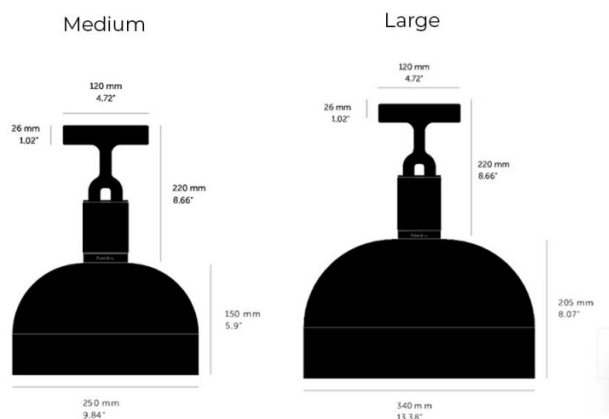

## PRODUCT SPECIFICATION

**Light Source:** 1 x Max 7.5W E27 LED (included)

**IP Code:** 20

**Dimming:** Dimmable via trailing edge dimming.

**Dimensions: Medium:**  
Shade: Ø25cm  
Shade Height: 15cm  
Full Height: 37cm

**Large:**  
Shade: Ø34cm  
Shade Height: 20.5cm  
Full Height: 42.5cm

Ceiling Canopy: Ø12cm  
Ceiling Canopy Depth: 2.6cm

**For all sales and technical enquiries, please contact:**

+44 (0)114 263 4266

[info@davidvillagelighting.co.uk](mailto:info@davidvillagelighting.co.uk)