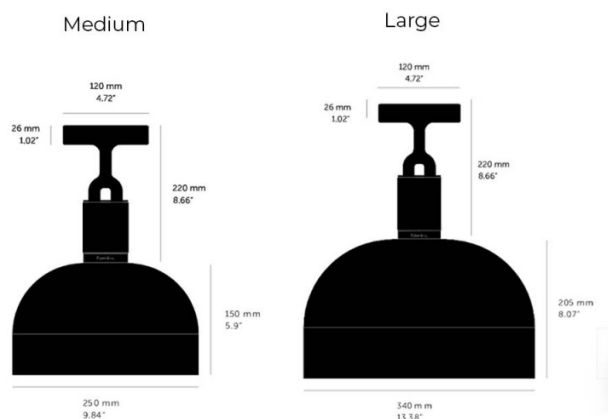

## PRODUCT SPECIFICATION

**Light Source:** 1 x Max 7.5W E27 LED (included)

**IP Code:** 20

**Dimming:** Dimmable via trailing edge dimming.

**Dimensions: Medium:**  
Shade: Ø25cm  
Shade Height: 15cm  
Full Height: 37cm

**Large:**  
Shade: Ø34cm  
Shade Height: 20.5cm  
Full Height: 42.5cm

Ceiling Canopy: Ø12cm  
Ceiling Canopy Depth: 2.6cm

**For all sales and technical enquiries, please contact:**

+44 (0)114 263 4266

[info@davidvillagelighting.co.uk](mailto:info@davidvillagelighting.co.uk)