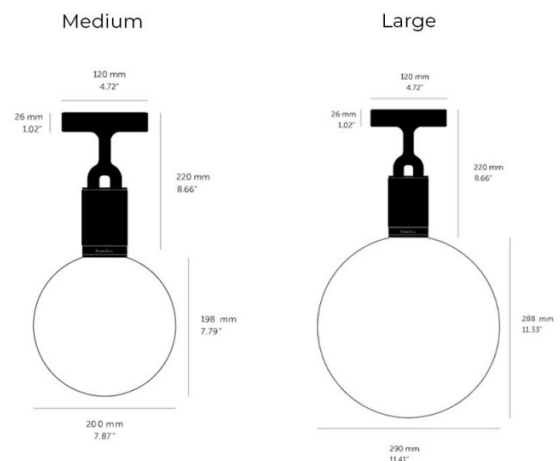

## PRODUCT SPECIFICATION

**Light Source:** 1 x Max 7.5W E27 LED (included)

**IP Code:** 20

**Dimming:** Dimmable via trailing edge dimming.

**Dimensions: Medium:**  
 Shade: Ø20cm  
 Height: 41.8cm

**Large:**  
 Shade: Ø29cm  
 Height: 50.8cm

Ceiling Canopy: Ø12cm  
 Ceiling Canopy Depth: 2.6cm

**For all sales and technical enquiries, please contact:**

+44 (0)114 263 4266

[info@davidvillagelighting.co.uk](mailto:info@davidvillagelighting.co.uk)