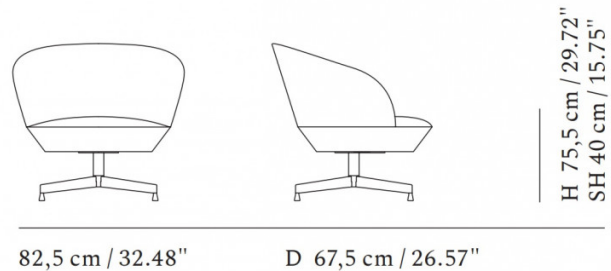

PRODUCT SPECIFICATION

Dimensions: Width: 82.5cm
Depth: 67.5cm
Height: 75.5cm
Seat Height: 40cm

For all sales and technical enquiries, please contact:

+44 (0)114 263 4266

info@davidvillagelighting.co.uk

www.davidvillagelighting.co.uk