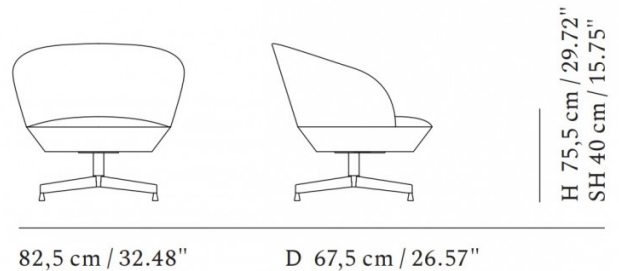

PRODUCT SPECIFICATION

Dimensions: Width: 82.5cm
Depth: 67.5cm
Height: 75.5cm
Seat Height: 40cm

For all sales and technical enquiries, please contact:

+44 (0)114 263 4266

info@davidvillagelighting.co.uk

www.davidvillagelighting.co.uk