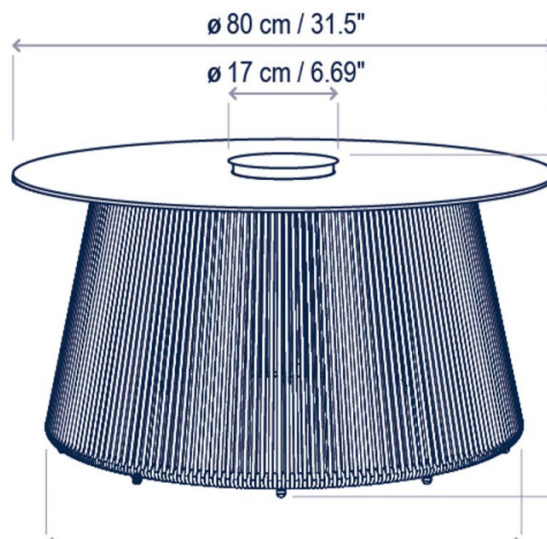

### Bover Nit 80/R Outdoor Lamp

The Bover Nit 80/R Outdoor Lamp was designed by Gonzalo Mila and consists of a round surface that perches on top of a hand woven base. The Nit lamp is battery powered and boasts an integrated LED light source which is emitted both above and below the circular surface, ensuring an even illumination. The upper light emerges discreetly above the surface, it follows through into the inside of the metal structure, illuminating the underneath of the surface and the woven sides.

## PRODUCT SPECIFICATION

**Light Source:** 3W, 2700K, 460 Lumens

**IP Code:** 44

**Dimming:** Integrated dimmer on the product.

**Dimensions:** Ø80cm  
Height: 42cm  
Base: Ø72cm

**For all sales and technical enquiries, please contact:**