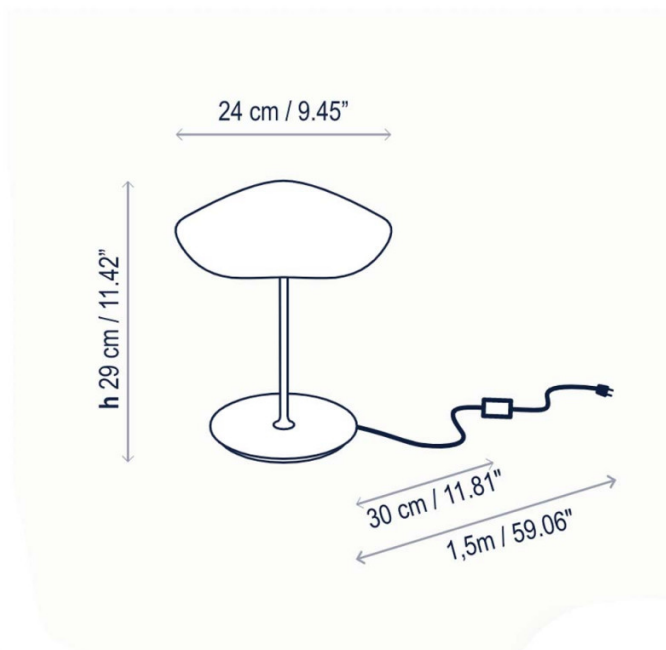

Bover Valentina M/29 LED Table Lamp

LA10753/TABLE

SOURCE: <https://www.davidvillagelighting.co.uk/product/Bover-Valentina-M29-LED-Table-Lamp/10000959>

PRODUCT DESCRIPTION

Designer: Alex Fernandez Camps

Bover Valentina M/29 LED Table Lamp

Designed by Alex Fernandez Camps, the Bover Valentina M/29 LED Table Lamp adds a dramatic flare to any interior. The smooth outer shade contrasts beautifully with the dramatic, grooved inner shade and the result is an organic and functional lighting solution which was inspired by the Mediterranean coast. The Valentina table lamp is crafted from aluminium and iron, with the LED light source skilfully embedded into the interior of the shade.

The LED produces a warm white illumination that, when placed on a table or near a wall, results in beautiful shadows that are cast onto the nearby surfaces. The light is cast downwards, creating a soft and glare free down light - perfect for bedside tables, workspaces or as a reading light in lounge areas. The Valentina M/29 Table Lamp can also be a beautiful addition to contemporary commercial spaces, specifically restaurants, cafes, offices and libraries.

PRODUCT SPECIFICATION

Light Source: 6.5W, 2700K, 715 Lumens

IP Code: 20

Dimming: In line on/off switch included on the cable.

Dimensions: Shade: Ø24cm
Height: 29cm
Cable Length: 150cm

For all sales and technical enquiries, please contact: