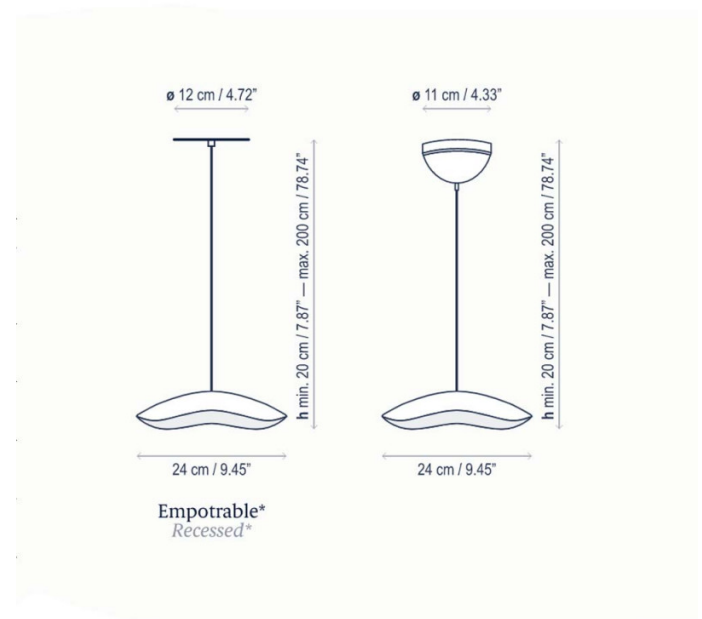

The Valentina LED Suspension is another innovative design by Alex Fernandez Camps in partnership with Spanish manufacturer Bover. The main feature of this suspension light is the smooth curved shade, which boasts a grooved interior inspired by the tide on the Mediterranean coast - it contrasts beautifully with the simple outer shade. The LED light source is embedded discreetly into the inside of the shade and is not noticeable at first, the light source produces a warm white illumination that is projected downwards through a polycarbonate diffuser, resulting in a calm and even down light.

Valentina creates a relaxed ambience in your space, and thanks to its dimmability, you can personalise the light output depending on your mood or the room you decide to display this luminaire in. The shade of the Bover Valentina LED Suspension is available in a range of subtle colours, making it possible to integrate it into a range of personal styles and interior décor styles. As well as a choice of colour, you can also choose between either a ceiling canopy or a recessed installation option, depending on your personal preference.

PRODUCT SPECIFICATION

Light Source: 6.5W, 2700K, 715 Lumens

Dimming: Dimmable via Triac dimming.

Dimensions: **Recessed:**
Shade: Ø24cm
Minimum Drop Height: 20cm
Maximum Drop Height: 200cm
Recessed Canopy: Ø12cm

Ceiling Canopy:
Shade: Ø24cm
Minimum Drop Height: 20cm
Maximum Drop Height: 200cm
Ceiling Canopy: Ø11cm

For all sales and technical enquiries, please contact:

+44 (0)114 263 4266

info@davidvillagelighting.co.uk