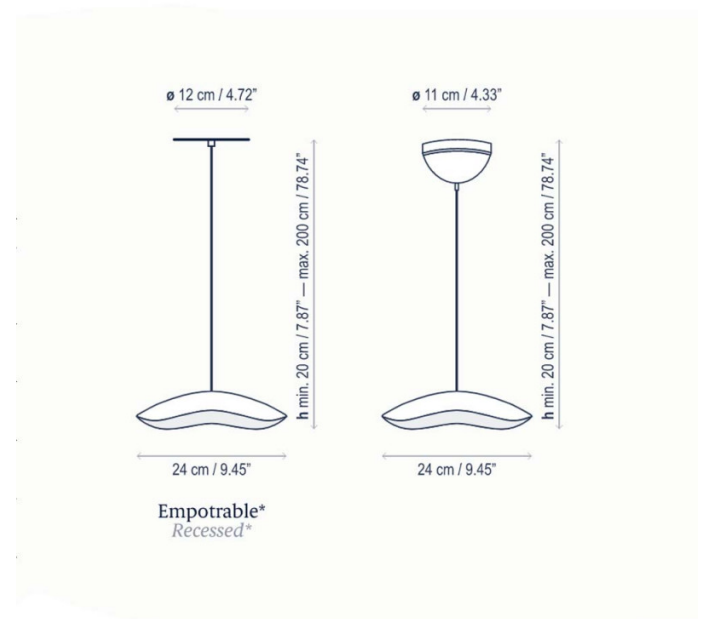

The Valentina LED Suspension is another innovative design by Alex Fernandez Camps in partnership with Spanish manufacturer Bover. The main feature of this suspension light is the smooth curved shade, which boasts a grooved interior inspired by the tide on the Mediterranean coast - it contrasts beautifully with the simple outer shade. The LED light source is embedded discreetly into the inside of the shade and is not noticeable at first, the light source produces a warm white illumination that is projected downwards through a polycarbonate diffuser, resulting in a calm and even down light.

PRODUCT SPECIFICATION

Light Source: 6.5W, 2700K, 715 Lumens

Dimming: Dimmable via Triac dimming.

Dimensions: Recessed:
Shade: Ø24cm
Minimum Drop Height: 20cm
Maximum Drop Height: 200cm
Recessed Canopy: Ø12cm

Ceiling Canopy:
Shade: Ø24cm
Minimum Drop Height: 20cm
Maximum Drop Height: 200cm
Ceiling Canopy: Ø11cm

For all sales and technical enquiries, please contact:

+44 (0)114 263 4266

info@davidvillagelighting.co.uk