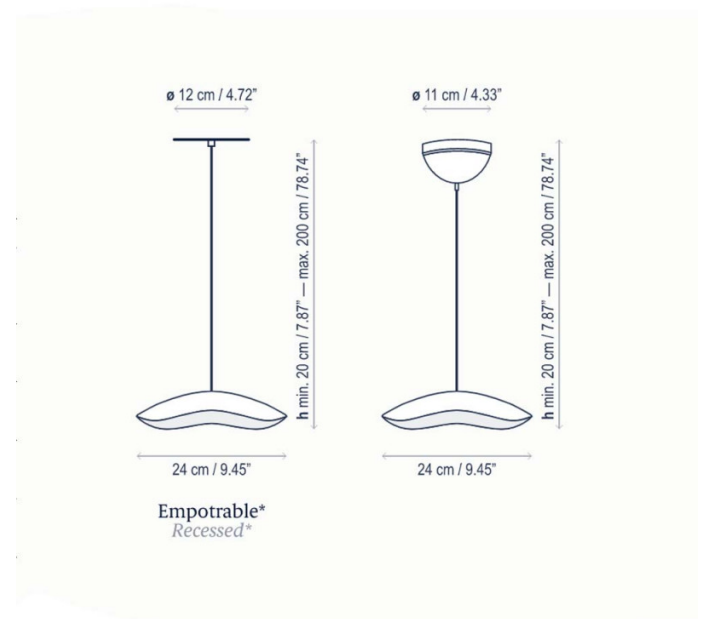

The Valentina LED Suspension is another innovative design by Alex Fernandez Camps in partnership with Spanish manufacturer Bover. The main feature of this suspension light is the smooth curved shade, which boasts a grooved interior inspired by the tide on the Mediterranean coast - it contrasts beautifully with the simple outer shade. The LED light source is embedded discreetly into the inside of the shade and is not noticeable at first, the light source produces a warm white illumination that is projected downwards through a polycarbonate diffuser, resulting in a calm and even down light.

Valentina creates a relaxed ambience in your space, and thanks to its dimmability, you can personalise the light output depending on your mood or the room you decide to display this luminaire in. The shade of the Bover Valentina LED Suspension is available in a range of subtle colours, making it possible to integrate it into a range of personal styles and interior décor styles. As well as a choice of colour, you can also choose between either a ceiling canopy or a recessed installation option, depending on your personal preference.

PRODUCT SPECIFICATION

Light Source: 6.5W, 2700K, 715 Lumens

Dimming: Dimmable via Triac dimming.

Dimensions: Recessed:
Shade: Ø24cm
Minimum Drop Height: 20cm
Maximum Drop Height: 200cm
Recessed Canopy: Ø12cm

Ceiling Canopy:
Shade: Ø24cm
Minimum Drop Height: 20cm
Maximum Drop Height: 200cm
Ceiling Canopy: Ø11cm

For all sales and technical enquiries, please contact:

+44 (0)114 263 4266

info@davidvillagelighting.co.uk