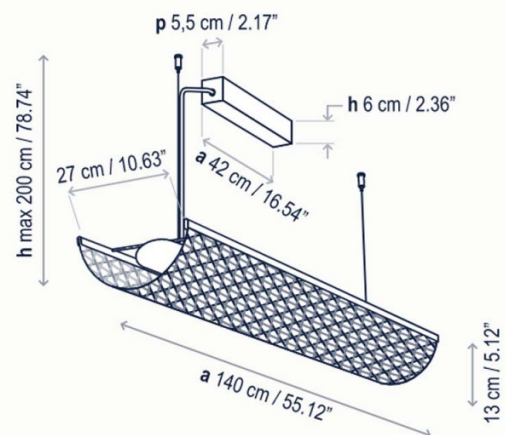

Also available with a brown or beige shade. All colours come with a graphite brown structure.

PRODUCT SPECIFICATION

Light Source: 44W, 2400K, 4400 Lumens

IP Code: 54

Dimming: Dimmable via Triac dimming.

Dimensions: Length: 140cm
Shade Height: 13cm
Maximum Drop Height: 200cm