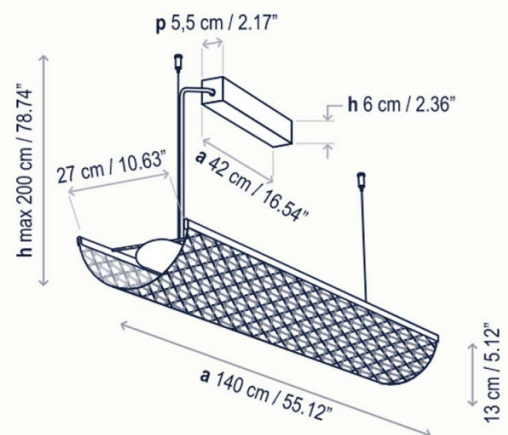

Also available with a brown or beige shade. All colours come with a graphite brown structure.

PRODUCT SPECIFICATION

Light Source: 44W, 2400K, 4400 Lumens

IP Code: 54

Dimming: Dimmable via Triac dimming.

Dimensions: Length: 140cm
Shade Height: 13cm
Maximum Drop Height: 200cm