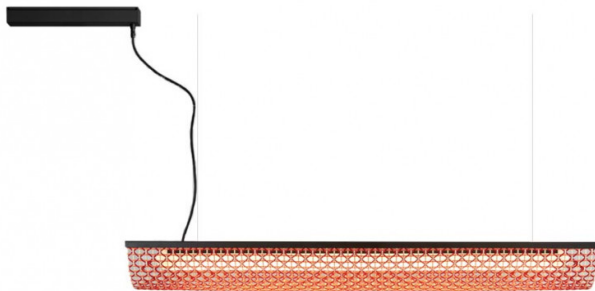

Bover Nans Balis Outdoor LED Suspension

LA10595/BALIS

SOURCE: <https://www.davidvillagelighting.co.uk/product/Bover-Nans-Balis-Outdoor-LED-Suspension/10000957>

PRODUCT DESCRIPTION

Designer: Joana Bover

Bover Nans Balis S/140 Outdoor LED Suspension

The Bover Nans Balis S/140 Outdoor LED Suspension is a linear luminaire, consisting of a hand woven shade that is crafted from a recyclable synthetic fibre. This shade encloses an LED light source which emits a soft and warm light, the light source is protected from the weather by a polyethylene diffuser.

The Nans Balis boasts a bohemian style, with modern touches, providing you with the best of both worlds. The design was inspired by Cala Nans, a peaceful Mediterranean bay on the Costa Brava coast, where it is so calm all you can hear is the sound of the birds in the sky and the waves crashing. This outdoor lighting solution is ideal for above outdoor dining areas, in both residential and commercial spaces.

Also available with a brown or beige shade. All colours come with a graphite brown structure.

PRODUCT SPECIFICATION

Light Source: 44W, 2400K, 4400 Lumens

IP Code: 54

Dimming: Dimmable via Triac dimming.

Dimensions: Length: 140cm
Shade Height: 13cm
Maximum Drop Height: 200cm