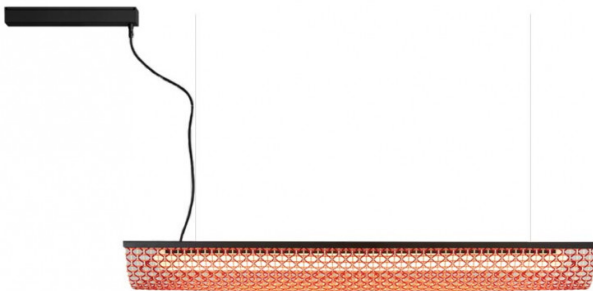

Bover Nans Balis Outdoor LED Suspension

LA10595/BALIS

SOURCE: <https://www.davidvillagelighting.co.uk/product/Bover-Nans-Balis-Outdoor-LED-Suspension/10000957>

PRODUCT DESCRIPTION

Designer: Joana Bover

Bover Nans Balis S/140 Outdoor LED Suspension

The Bover Nans Balis S/140 Outdoor LED Suspension is a linear luminaire, consisting of a hand woven shade that is crafted from a recyclable synthetic fibre. This shade encloses an LED light source which emits a soft and warm light, the light source is protected from the weather by a polyethylene diffuser.

The Nans Balis boasts a bohemian style, with modern touches, providing you with the best of both worlds. The design was inspired by Cala Nans, a peaceful Mediterranean bay on the Costa Brava coast, where it is so calm all you can hear is the sound of the birds in the sky and the waves crashing. This outdoor lighting solution is ideal for above outdoor dining areas, in both residential and commercial spaces.

Also available with a brown or beige shade. All colours come with a graphite brown structure.

PRODUCT SPECIFICATION

Light Source: 44W, 2400K, 4400 Lumens

IP Code: 54

Dimming: Dimmable via Triac dimming.

Dimensions: Length: 140cm
Shade Height: 13cm
Maximum Drop Height: 200cm