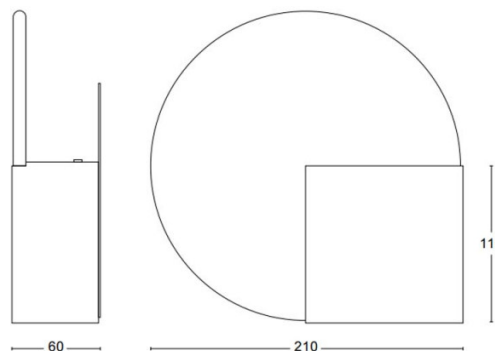

## PRODUCT SPECIFICATION

- Light Source:** 10W, 2700K, 950 Lumens
- IP Code:** 44
- Dimming:** Dimmable via Dali dimming systems. Please consult your electrician, additional wiring may be required on site.
- Dimensions:** Width: 21cm  
Height: 21cm  
Depth: 6cm