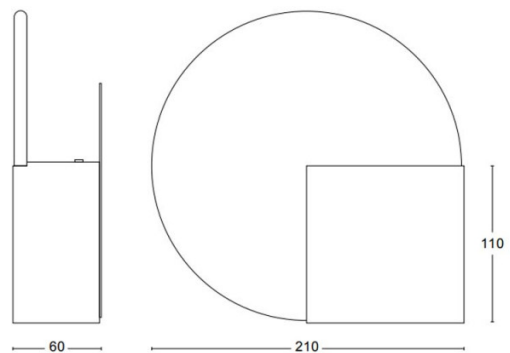

PRODUCT SPECIFICATION

- Light Source:** 10W, 2700K, 950 Lumens
- IP Code:** 44
- Dimming:** Dimmable via Dali dimming systems. Please consult your electrician, additional wiring may be required on site.
- Dimensions:** Width: 21cm
Height: 21cm
Depth: 6cm