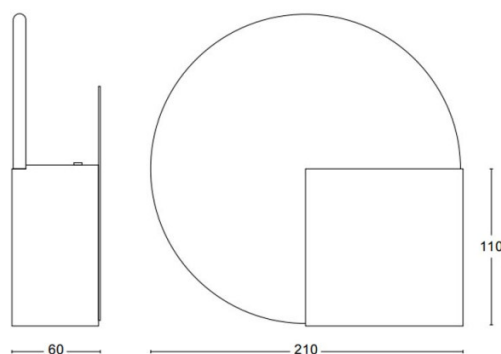

PRODUCT SPECIFICATION

- Light Source:** 10W, 2700K, 950 Lumens
- IP Code:** 44
- Dimming:** Dimmable via Dali dimming systems. Please consult your electrician, additional wiring may be required on site.
- Dimensions:** Width: 21cm
Height: 21cm
Depth: 6cm