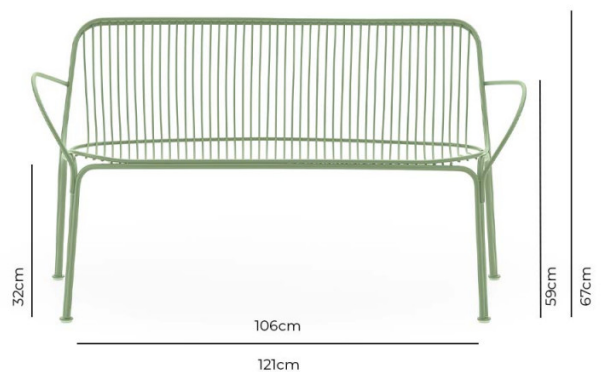

Kartell

Kartell HIRAY Sofa

LA10749/SOFA

SOURCE: <https://www.davidvillagelighting.co.uk/product/Kartell-HIRAY-Sofa/10000951>

PRODUCT DESCRIPTION

Designer: Ludovica & Roberto Palomba

Kartell HIRAY Sofa

Designed by Ludovica & Roberto Palomba in 2022 for Kartell, the HIRAY Sofa is a stylish and functional seating option, optimising organic shapes with a strong structure. Made from galvanised steel, Kartell have showcased how metal can be just as lightweight as plastic. The steel is weather proof, making the HIRAY perfect for all year round, with the ability to leave it in your garden throughout every season.

The seat utilises metal wires to form well-defined yet lightweight structural parts of the sofa, with a curved seat which puts your comfort first. The Kartell HIRAY Sofa is available in four colours, making it easy to blend into a large range of environments and styles. A perfect addition to your decking, patio and private garden for warm summer nights relaxing or hosting with friends.

Please Note: the Kartell HIRAY Sofa does not come with cushions included.

PRODUCT SPECIFICATION

Dimensions: Width: 121cm
Depth: 68cm
Full Height: 67cm
Arm Height: 59cm
Seat Height: 32cm

For all sales and technical enquiries, please contact: