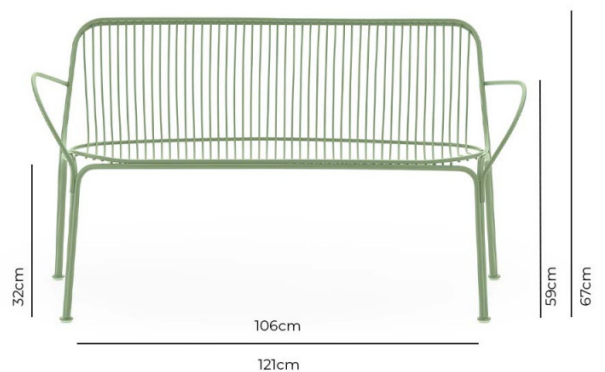

Kartell

Kartell HIRAY Sofa

LA10749/SOFA

SOURCE: <https://www.davidvillagelighting.co.uk/product/Kartell-HIRAY-Sofa/10000951>

PRODUCT DESCRIPTION

Designer: Ludovica & Roberto Palomba

Kartell HIRAY Sofa

Designed by Ludovica & Roberto Palomba in 2022 for Kartell, the HIRAY Sofa is a stylish and functional seating option, optimising organic shapes with a strong structure. Made from galvanised steel, Kartell have showcased how metal can be just as lightweight as plastic. The steel is weather proof, making the HIRAY perfect for all year round, with the ability to leave it in your garden throughout every season.

The seat utilises metal wires to form well-defined yet lightweight structural parts of the sofa, with a curved seat which puts your comfort first. The Kartell HIRAY Sofa is available in four colours, making it easy to blend into a large range of environments and styles. A perfect addition to your decking, patio and private garden for warm summer nights relaxing or hosting with friends.

Please Note: the Kartell HIRAY Sofa does not come with cushions included.

PRODUCT SPECIFICATION

Dimensions: Width: 121cm
 Depth: 68cm
 Full Height: 67cm
 Arm Height: 59cm
 Seat Height: 32cm

For all sales and technical enquiries, please contact: