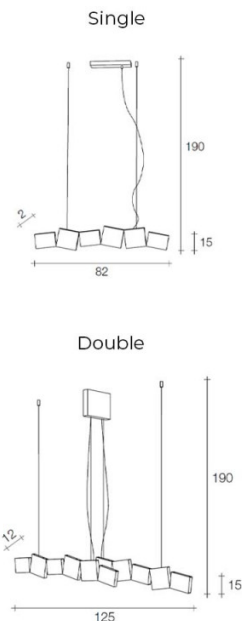

PRODUCT SPECIFICATION

Light Source: **Single:** 12 x 1.5W, 3000K, 1752 Lumens
Double: 24 x 1.5W, 3000K, 3504 Lumens

IP Code: 20

Dimming: Dimmable via Dali Dimming Systems. Please consult your electrician, additional wiring may be required on site.

Dimensions: Single Linear:
Width: 82cm
Height: 15cm
Drop Height: 190cm
Ceiling Canopy Width: 25cm
Ceiling Canopy Depth: 3cm

Double Linear:
Width: 125cm
Height: 15cm
Drop Height: 190cm
Ceiling Canopy Width: 3.5cm
Ceiling Canopy Depth: 18.5cm