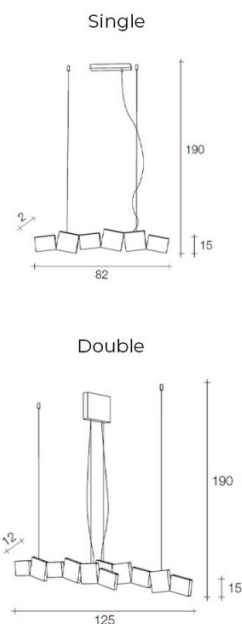

PRODUCT SPECIFICATION

Light Source: **Single:** 12 x 1.5W, 3000K, 1752 Lumens
Double: 24 x 1.5W, 3000K, 3504 Lumens

IP Code: 20

Dimming: Dimmable via Dali Dimming Systems. Please consult your electrician, additional wiring may be required on site.

Dimensions: Single Linear:
Width: 82cm
Height: 15cm
Drop Height: 190cm
Ceiling Canopy Width: 25cm
Ceiling Canopy Depth: 3cm

Double Linear:
Width: 125cm
Height: 15cm
Drop Height: 190cm
Ceiling Canopy Width: 3.5cm
Ceiling Canopy Depth: 18.5cm