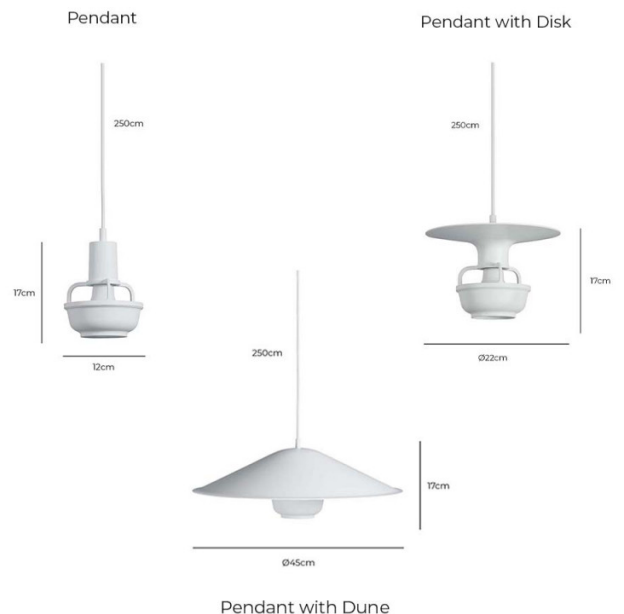

artek

Artek Kori Pendant

LA10747/PENDANT

SOURCE: <https://www.davidvillagelighting.co.uk/product/Artek-Kori-Pendant/10000948>

PRODUCT DESCRIPTION

Designer: TAF Studio

Artek Kori Pendant Light

The Artek Kori Pendant Light, designed by TAF Studio, is the most versatile lighting option in the collection. Available in three variations—without a shade, with a disc shade, or with a dune shade—each version offers a different lighting experience. The no-shade version provides a direct, glare-free light perfect for general illumination, while the disc and dune shades create a soft downlighting ideal for accent lighting over dining areas, kitchen islands, or counters.

The Kori Pendant Light is crafted from high-quality materials, ensuring both style and functionality. Its modern design fits seamlessly into a variety of interior spaces.

PRODUCT SPECIFICATION

Light Source: 1 x Max 12W E27 (Excluded)

IP Code: 20

Dimming: Dimmable via mains phase dimming.

Dimensions: Pendant:
Shade: Ø12cm
Shade Height: 17cm

Pendant with Disk Shade:
Shade: Ø22cm
Shade Height: 17cm

Pendant with Dune Shade:
Shade: Ø45cm
Shade Height: 17cm

Ceiling Canopy: Ø12cm
Drop Height: 250cm

For all sales and technical enquiries, please contact:

+44 (0)114 263 4266

info@davidvillagelighting.co.uk

www.davidvillagelighting.co.uk