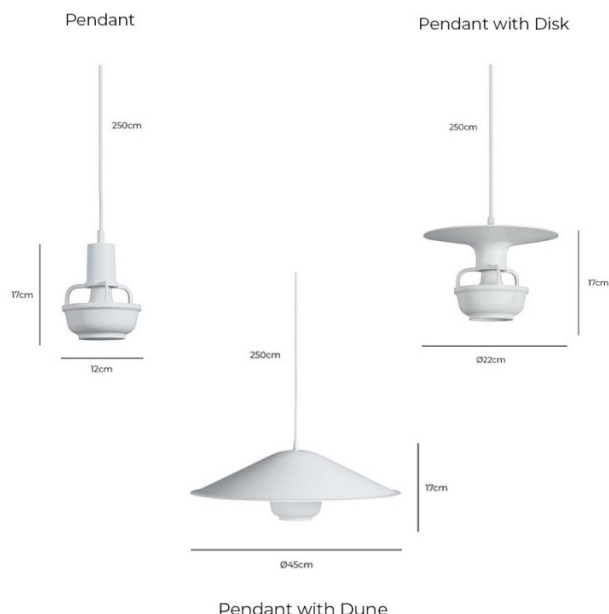

artek

Artek Kori Pendant

LA10747/PENDANT

SOURCE: <https://www.davidvillagelighting.co.uk/product/Artek-Kori-Pendant/10000948>

PRODUCT DESCRIPTION

Designer: TAF Studio

Artek Kori Pendant Light

The Artek Kori Pendant Light, designed by TAF Studio, is the most versatile lighting option in the collection. Available in three variations—without a shade, with a disc shade, or with a dune shade—each version offers a different lighting experience. The no-shade version provides a direct, glare-free light perfect for general illumination, while the disc and dune shades create a soft downlighting ideal for accent lighting over dining areas, kitchen islands, or counters.

The Kori Pendant Light is crafted from high-quality materials, ensuring both style and functionality. Its modern design fits seamlessly into a variety of interior spaces.

PRODUCT SPECIFICATION

Light Source: 1 x Max 12W E27 (Excluded)

IP Code: 20

Dimming: Dimmable via mains phase dimming.

Dimensions: Pendant:
Shade: Ø12cm
Shade Height: 17cm

Pendant with Disk Shade:
Shade: Ø22cm
Shade Height: 17cm

Pendant with Dune Shade:
Shade: Ø45cm
Shade Height: 17cm

Ceiling Canopy: Ø12cm
Drop Height: 250cm

For all sales and technical enquiries, please contact:

+44 (0)114 263 4266

info@davidvillagelighting.co.uk

www.davidvillagelighting.co.uk