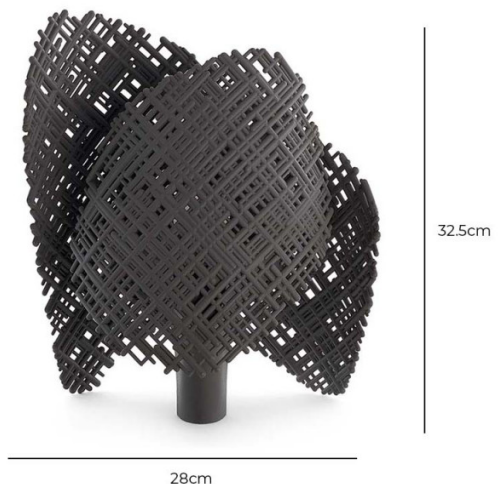

PRODUCT SPECIFICATION

Light Source: 1 x Max 5W E14 LED (included)

IP Code: 20

Dimensions: Height: 32.5cm
Width: 28cm
Depth: 21cm