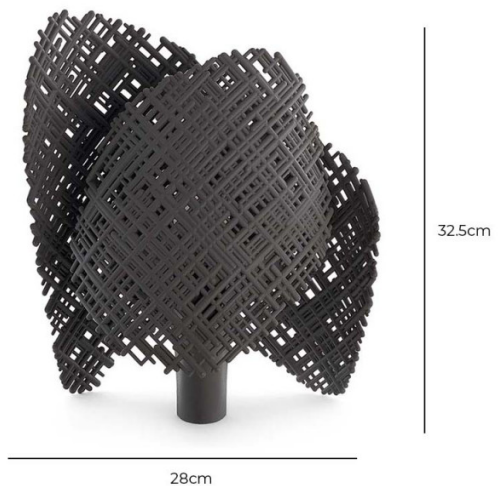

Kartell

Kartell Tea Table Lamp

LA10745

SOURCE: <https://www.davidvillagelighting.co.uk/product/Kartell-Tea-Table-Lamp/10000944>

PRODUCT DESCRIPTION

Designer: Ferruccio Laviani

Kartell Tea Table Lamp

Designed by Ferruccio Laviani for Kartell, the Tea Table Lamp consists of an abstract shaped shade, that seems to resemble two hands holding the light source in their palms. Thanks to the innovative and irregular texture on the two shades, the Tea creates beautiful shadows that project across its surroundings. The light emission that is produced by this lamp is a warm glow, guaranteed to provide functionality but also create a calming environment. This makes the Kartell Tea Table Lamp perfect for living areas, bedrooms, coffee tables and in public spaces such as restaurants and hotels. Tea by Kartell is available in a range of natural colours, ensuring that this table lamp can not only blend into any interior, but enhance it.

Please Note: this table lamp comes with a cable and plug so must be placed near a socket.

PRODUCT SPECIFICATION

Light Source: 1 x Max 5W E14 LED (included)

IP Code: 20

Dimensions: Height: 32.5cm
Width: 28cm
Depth: 21cm