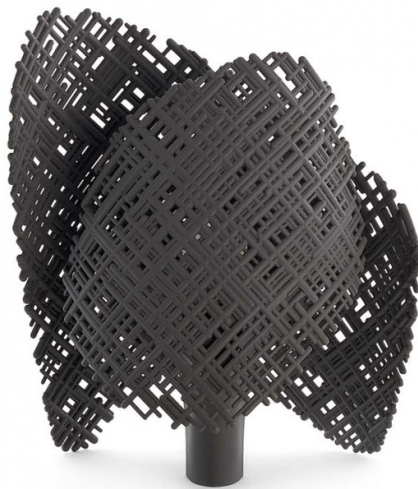

Kartell

Kartell Tea Table Lamp

LA10745

SOURCE: <https://www.davidvillagelighting.co.uk/product/Kartell-Tea-Table-Lamp/10000944>

PRODUCT DESCRIPTION

Designer: Ferruccio Laviani

Kartell Tea Table Lamp

Designed by Ferruccio Laviani for Kartell, the Tea Table Lamp consists of an abstract shaped shade, that seems to resemble two hands holding the light source in their palms. Thanks to the innovative and irregular texture on the two shades, the Tea creates beautiful shadows that project across its surroundings. The light emission that is produced by this lamp is a warm glow, guaranteed to provide functionality but also create a calming environment. This makes the Kartell Tea Table Lamp perfect for living areas, bedrooms, coffee tables and in public spaces such as restaurants and hotels. Tea by Kartell is available in a range of natural colours, ensuring that this table lamp can not only blend into any interior, but enhance it.

The Tea lamp is made of recycled thermoplastic techno polymer, although it appears to be crafted from ceramic. With this table lamp, Laviani proves that it is possible to utilise modern day materials to achieve a natural and fragile look - just like more classic and delicate materials such as glass or ceramics. This results in the Tea lamp not only being durable and authentic, but also eco friendly. A perfect combination of functionality and sustainability.

Please Note: this table lamp comes with a cable and plug so must be placed near a socket.

PRODUCT SPECIFICATION

Light Source: 1 x Max 5W E14 LED (included)

IP Code: 20

Dimensions: Height: 32.5cm
Width: 28cm
Depth: 21cm