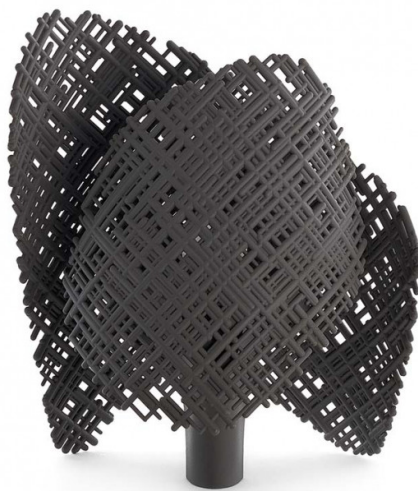

PRODUCT DESCRIPTION

Designer: Ferruccio Laviani

Kartell Tea Table Lamp

Designed by Ferruccio Laviani for Kartell, the Tea Table Lamp consists of an abstract shaped shade, that seems to resemble two hands holding the light source in their palms. Thanks to the innovative and irregular texture on the two shades, the Tea creates beautiful shadows that project across its surroundings. The light emission that is produced by this lamp is a warm glow, guaranteed to provide functionality but also create a calming environment. This makes the Kartell Tea Table Lamp perfect for living areas, bedrooms, coffee tables and in public spaces such as restaurants and hotels. Tea by Kartell is available in a range of natural colours, ensuring that this table lamp can not only blend into any interior, but enhance it.

The Tea lamp is made of recycled thermoplastic techno polymer, although it appears to be crafted from ceramic. With this table lamp, Laviani proves that it is possible to utilise modern day materials to achieve a natural and fragile look - just like more classic and delicate materials such as glass or ceramics. This results in the Tea lamp not only being durable and authentic, but also eco friendly. A perfect combination of functionality and sustainability.

Please Note: this table lamp comes with a cable and plug so must be placed near a socket.