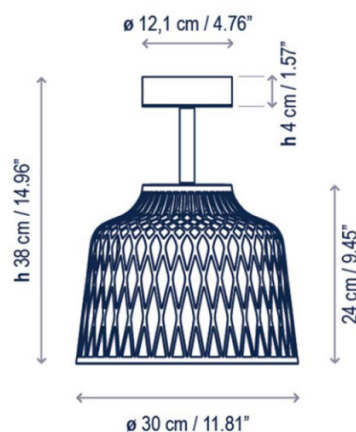

PRODUCT SPECIFICATION

Light Source: 1 x Max 15 W LED E-27 (excluded)

IP Code: 44

Dimming: Dimmable via mains phase dimming.

Dimensions: Shade: Ø30cm
Shade Height: 24cm
Full Height: 38cm
Ceiling Canopy: Ø12.1cm
Ceiling Canopy Depth: 4cm