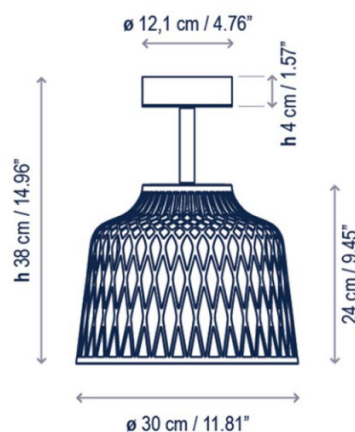

## PRODUCT SPECIFICATION

**Light Source:** 1 x Max 15 W LED E-27 (excluded)

**IP Code:** 44

**Dimming:** Dimmable via mains phase dimming.

**Dimensions:** Shade: Ø30cm  
Shade Height: 24cm  
Full Height: 38cm  
Ceiling Canopy: Ø12.1cm  
Ceiling Canopy Depth: 4cm