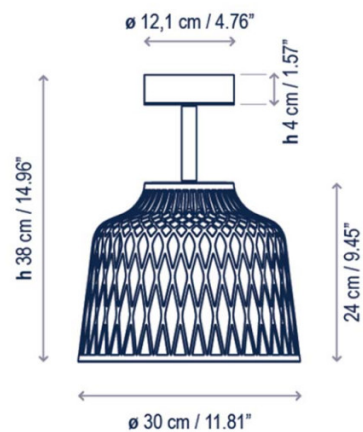

PRODUCT SPECIFICATION

Light Source: 1 x Max 15 W LED E-27 (excluded)

IP Code: 44

Dimming: Dimmable via mains phase dimming.

Dimensions: Shade: Ø30cm
Shade Height: 24cm
Full Height: 38cm
Ceiling Canopy: Ø12.1cm
Ceiling Canopy Depth: 4cm