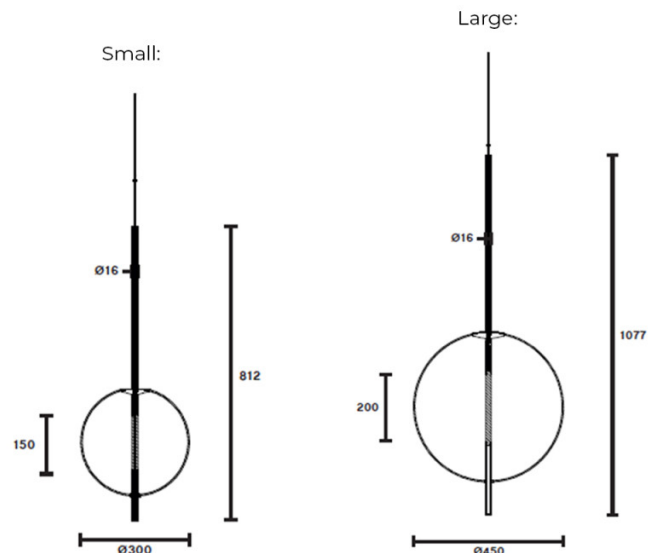

For all sales and technical enquiries, please contact:

+44 (0)114 263 4266

info@davidvillagelighting.co.uk

www.davidvillagelighting.co.uk