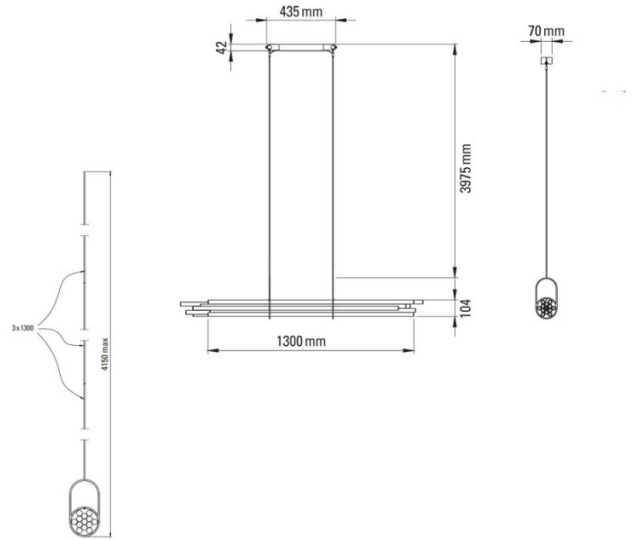

**2 x 3 suspension rods are included - to calibrate the height of the product. See spec image for more details.**

## PRODUCT SPECIFICATION

**Light Source:** 48W, 2700K, 4800 Lumens

**IP Code:** 20

**Dimming:** Non-dimmable.

**Dimensions:** Width: 130cm  
Height: 10.4cm  
Maximum Drop Height: 397.5cm  
Ceiling Canopy Width: 43.5cm  
Ceiling Canopy Depth: 4.2cm