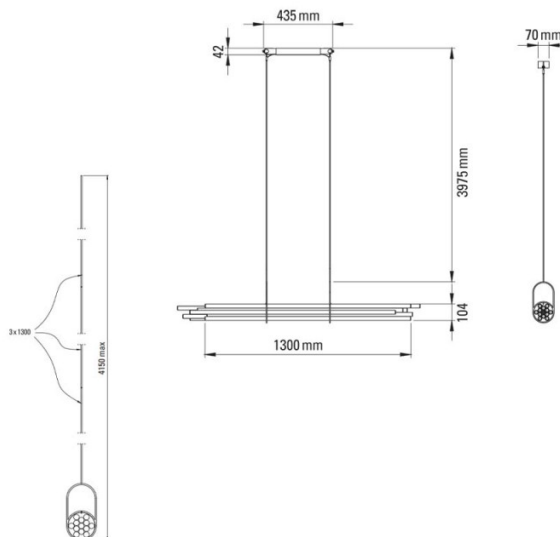

**The DCW edition NL12 LED Suspension features cover tubes that conceal the electrical suspension cables. This suspension is height adjustable upon installation but may require multiple cover tubes to hide wires.**

**2 x 3 suspension rods are included - to calibrate the height of the product. See spec image for more details.**

## PRODUCT SPECIFICATION

**Light Source:** 48W, 2700K, 4800 Lumens

**IP Code:** 20

**Dimming:** Non-dimmable.

**Dimensions:** Width: 130cm  
Height: 10.4cm  
Maximum Drop Height: 397.5cm  
Ceiling Canopy Width: 43.5cm  
Ceiling Canopy Depth: 4.2cm