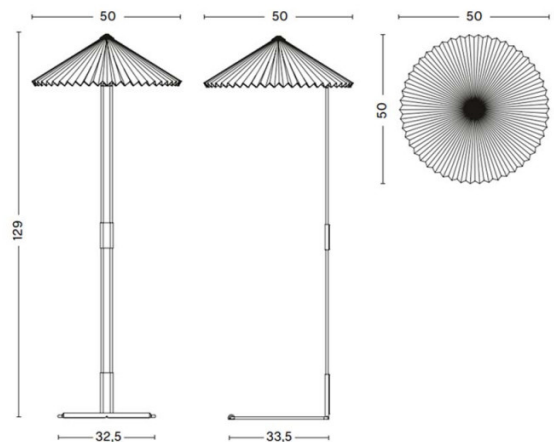

HAY

HAY Matin LED Floor Lamp

LA10457/FLOOR

SOURCE: <https://www.davidvillagelighting.co.uk/product/HAY-Matin-LED-Floor-Lamp/10000932>

PRODUCT DESCRIPTION

Designer: Inga Sempé

HAY Matin LED Floor Lamp

An evolution of the Matin collection, a customer favourite, the Matin Floor Lamp was designed by Inga Sempe and combines a delicate design with modern technology. Matin combines Inga's fascination with pleats with her signature use of carefully selected sophisticated colours. Sempé's desire has always been to create original designs that combine quality and function. This elegant floor lamp utilises a fabric shade diffusor and a brass steel frame, these materials combined result in an elegant, yet robust, design. With the shade providing simplicity, the steel and matt black details ensure a touch of contemporary style.

PRODUCT SPECIFICATION

- Light Source:** 12W, 2600K, 420 Lumen
- IP Code:** 20
- Dimming:** In-line dimmer included on cable.
- Dimensions:** Shade: Ø50cm
Height: 129cm
Base Width: 32.5cm
Base Depth: 33.5cm
Cable Length: 270cm