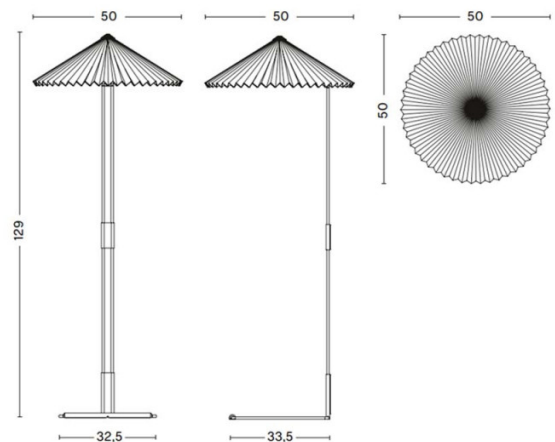

PRODUCT SPECIFICATION

Light Source: 12W, 2600K, 420 Lumen

IP Code: 20

Dimming: In line dimmer included on cable.

Dimensions: Shade: Ø50cm
 Height: 129cm
 Base Width: 32.5cm
 Base Depth: 33.5cm
 Cable Length: 250cm