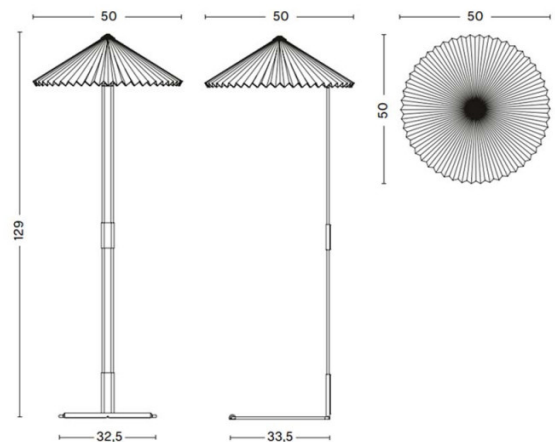

HAY

HAY Matin LED Floor Lamp

LA10457/FLOOR

SOURCE: <https://www.davidvillagelighting.co.uk/product/HAY-Matin-LED-Floor-Lamp/10000932>

PRODUCT DESCRIPTION

Designer: Inga Sempé

HAY Matin LED Floor Lamp

An evolution of the Matin collection, a customer favourite, the Matin Floor Lamp was designed by Inga Sempe and combines a delicate design with modern technology. Matin combines Inga's fascination with pleats with her signature use of carefully selected sophisticated colours. Sempé's desire has always been to create original designs that combine quality and function. This elegant floor lamp utilises a fabric shade diffusor and a brass steel frame, these materials combined result in an elegant, yet robust, design. With the shade providing simplicity, the steel and matt black details ensure a touch of contemporary style.

PRODUCT SPECIFICATION

- Light Source:** 12W, 2600K, 420 Lumen
- IP Code:** 20
- Dimming:** In-line dimmer included on cable.
- Dimensions:** Shade: Ø50cm
Height: 129cm
Base Width: 32.5cm
Base Depth: 33.5cm
Cable Length: 270cm