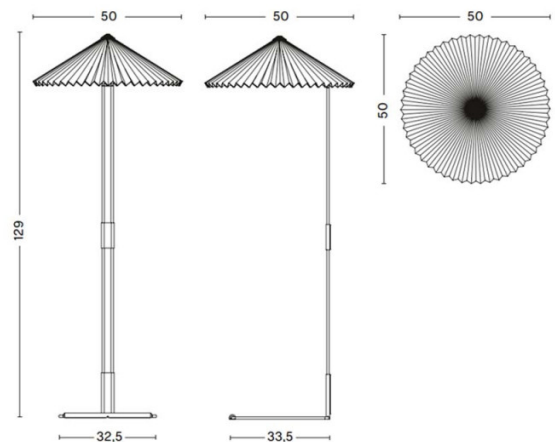

PRODUCT SPECIFICATION

Light Source: 12W, 2600K, 420 Lumen

IP Code: 20

Dimming: In line dimmer included on cable.

Dimensions: Shade: Ø50cm
Height: 129cm
Base Width: 32.5cm
Base Depth: 33.5cm
Cable Length: 250cm