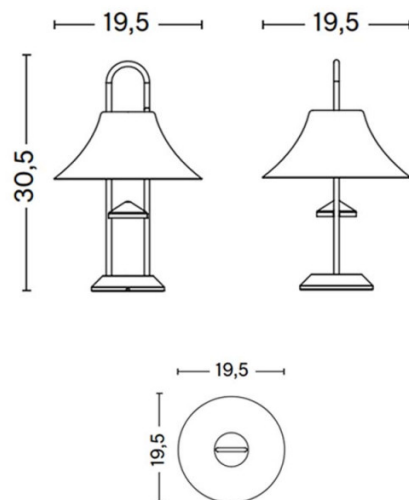

The Mousqueton Portable LED Lamp was designed by Inga Sempé and provides functional lighting with a stripped back and durable design, the IP44 certification means the HAY Mousqueton is ideal for both indoor and outdoor use. The contrast of the sleek metal frame and the bold colours of the shades ensures that Mousqueton makes a statement. This colourful design can be used as a table lamp or can even utilised as a lantern, the multipurpose hook fitted on the top of the shade enables users to hang the lamp in your space for a more creative and unique lighting solution.

PRODUCT SPECIFICATION

- Light Source:** 3W, 2550K, 157 Lumen
- IP Code:** 44
- Dimming:** Integrated dimmer on the product.
- Dimensions:** Height: 30.5cm  
Width: 19.5cm  
Base: Ø19.5cm

**For all sales and technical enquiries, please contact:**