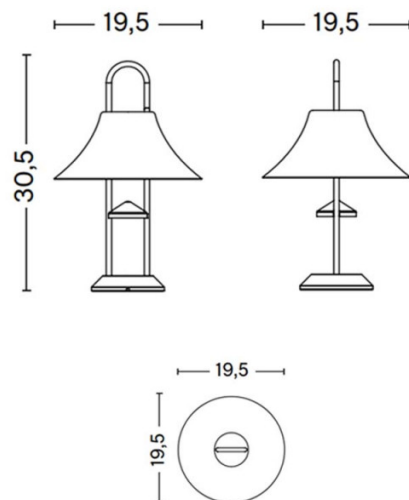

The Mousqueton Portable LED Lamp was designed by Inga Sempé and provides functional lighting with a stripped back and durable design, the IP44 certification means the HAY Mousqueton is ideal for both indoor and outdoor use. The contrast of the sleek metal frame and the bold colours of the shades ensures that Mousqueton makes a statement. This colourful design can be used as a table lamp or can even utilised as a lantern, the multipurpose hook fitted on the top of the shade enables users to hang the lamp in your space for a more creative and unique lighting solution.

PRODUCT SPECIFICATION

- Light Source:** 3W, 2550K, 157 Lumen
- IP Code:** 44
- Dimming:** Integrated dimmer on the product.
- Dimensions:** Height: 30.5cm
Width: 19.5cm
Base: Ø19.5cm

For all sales and technical enquiries, please contact: