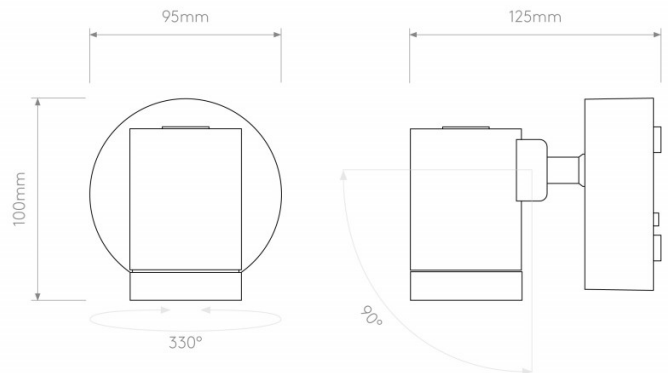

The Bayville Single spot is suitable for both exterior spaces and bathrooms (zones 1, 2 and 3). Rated IP65, gives it the perfect protection from humidity and water. It has an adjustable angle, allowing you to tilt the spotlight 90°.

- Light Source:** 8.2W, 3000K, 467 Lumens
- IP Code:** 65
- Dimming:** Dimmable using leading edge and trailing edge dimming.
- Dimensions:** Ø9.5cm
Height: 10cm
Depth: 12.5cm

For all sales and technical enquiries, please contact: