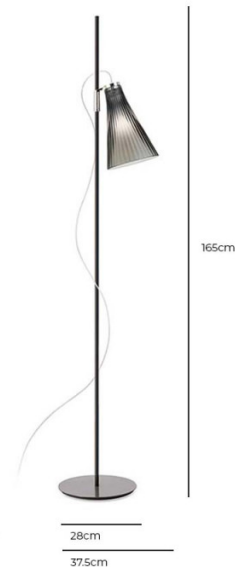

**Kartell**

**Kartell K-Lux Floor Lamp**

LA10741

SOURCE: <https://www.davidvillagelighting.co.uk/product/Kartell-K-Lux-Floor-Lamp/10000922>

**PRODUCT DESCRIPTION**

**Designer:** Rodolfo Dordoni

**Kartell K-Lux Floor Lamp**

Designed by Rodolfo Dordoni for Kartell, the K-lux floor lamp is guaranteed to be an eye catcher. The base of the lamp is crafted from powder coated steel, with the shade made from a textured plastic material which resembles glass, giving the floor lamp a sophisticated look. The pleated effect of the shade creates a beautiful play of light when the lamp is switched on, the double colouring of the shade enhances this effect as the light reflects off of the white interior. The lampshade height can also be adjusted, it slides up and down the stem in order to offer you a perfect beam of light.

The Kartell K-Lux Floor Lamp is a beautiful and sophisticated addition to your home; specifically in the living room as a reading light, your hallway for a warm welcome when you get home after a long day, in your bedroom to create a perfect relaxing ambience or in your study or workspace as a functional task light without the harsh glare.

**PRODUCT SPECIFICATION**

**Light Source:** 1 x Max 5W LED E14 (included)

**IP Code:** 20

**Dimming:** In line on/off switch included on cable.

**Dimensions:** Height: 165cm  
Base: 28cm  
Full Width: 37.5cm  
Cable Length: 170cm