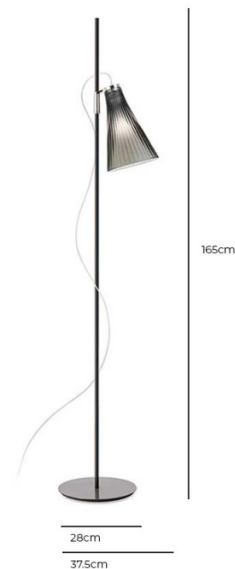

**Kartell**

**Kartell K-Lux Floor Lamp**

LA10741

SOURCE: <https://www.davidvillagelighting.co.uk/product/Kartell-K-Lux-Floor-Lamp/10000922>

**PRODUCT DESCRIPTION**

**Designer:** Rodolfo Dordoni

**Kartell K-Lux Floor Lamp**

Designed by Rodolfo Dordoni for Kartell, the K-lux floor lamp is guaranteed to be an eye catcher. The base of the lamp is crafted from powder coated steel, with the shade made from a textured plastic material which resembles glass, giving the floor lamp a sophisticated look. The pleated effect of the shade creates a beautiful play of light when the lamp is switched on, the double colouring of the shade enhances this effect as the light reflects off of the white interior. The lampshade height can also be adjusted, it slides up and down the stem in order to offer you a perfect beam of light.

The Kartell K-Lux Floor Lamp is a beautiful and sophisticated addition to your home; specifically in the living room as a reading light, your hallway for a warm welcome when you get home after a long day, in your bedroom to create a perfect relaxing ambience or in your study or workspace as a functional task light without the harsh glare.

**PRODUCT SPECIFICATION**

**Light Source:** 1 x Max 5W LED E14 (included)

**IP Code:** 20

**Dimming:** In line on/off switch included on cable.

**Dimensions:** Height: 165cm  
Base: 28cm  
Full Width: 37.5cm  
Cable Length: 170cm