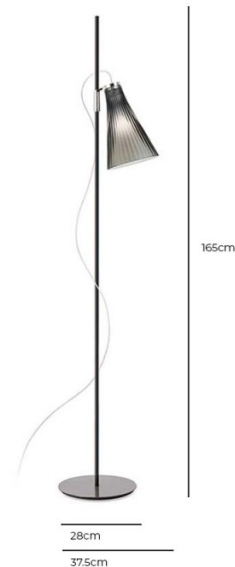

Kartell

Kartell K-Lux Floor Lamp

LA10741

SOURCE: <https://www.davidvillagelighting.co.uk/product/Kartell-K-Lux-Floor-Lamp/10000922>

PRODUCT DESCRIPTION

Designer: Rodolfo Dordoni

Kartell K-Lux Floor Lamp

Designed by Rodolfo Dordoni for Kartell, the K-lux floor lamp is guaranteed to be an eye catcher. The base of the lamp is crafted from powder coated steel, with the shade made from a textured plastic material which resembles glass, giving the floor lamp a sophisticated look. The pleated effect of the shade creates a beautiful play of light when the lamp is switched on, the double colouring of the shade enhances this effect as the light reflects off of the white interior. The lampshade height can also be adjusted, it slides up and down the stem in order to offer you a perfect beam of light.

The Kartell K-Lux Floor Lamp is a beautiful and sophisticated addition to your home; specifically in the living room as a reading light, your hallway for a warm welcome when you get home after a long day, in your bedroom to create a perfect relaxing ambience or in your study or workspace as a functional task light without the harsh glare.

PRODUCT SPECIFICATION

Light Source: 1 x Max 5W LED E14 (included)

IP Code: 20

Dimming: In line on/off switch included on cable.

Dimensions: Height: 165cm
Base: 28cm
Full Width: 37.5cm
Cable Length: 170cm

For all sales and technical enquiries, please contact: