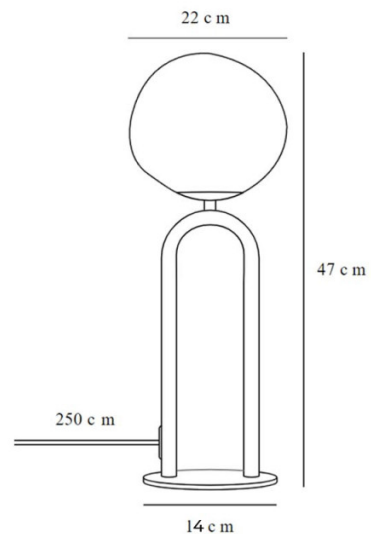

## PRODUCT SPECIFICATION

**Light Source:** 1 x Max 15W E27 (excluded)

**IP Code:** 20

**Dimming:** In line on/off switch included on cable.

**Dimensions:** Shade: Ø22cm  
Height: 47cm  
Base: Ø14cm  
Cable Length: 250cm