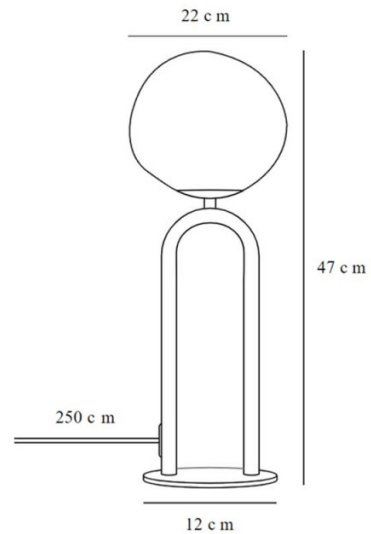

PRODUCT SPECIFICATION

Light Source: 1 x Max 15W E27 (excluded)

IP Code: 20

Dimming: In line on/off switch included on cable.

Dimensions: Shade: Ø22cm
Height: 47cm
Base: Ø14cm
Cable Length: 250cm

For all sales and technical enquiries, please contact: