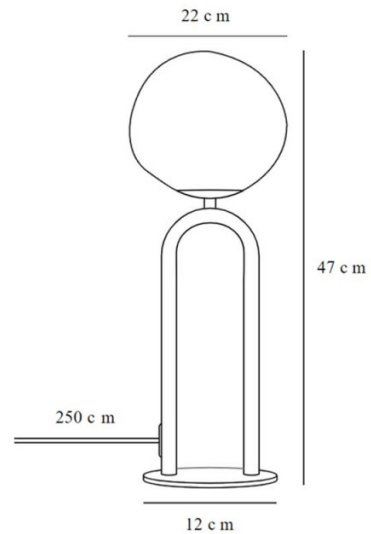

Design For The People Shapes Table Lamp

LA10721/TABLE

SOURCE: <https://www.davidvillagelighting.co.uk/product/Design-For-The-People-Shapes-Table-Lamp/10000908>

PRODUCT DESCRIPTION

Designer: Maria Berntsen

Design For The People Shapes Table Lamp

Danish designer Maria Bernsten has utilised an asymmetrical form and high quality materials to create the Shapes Table Lamp. A further addition to the Shapes collection, this table lamp was also inspired by elegant and exquisite jewellery, the contrast of the opal glass diffuser and the brass stem results in a beautiful and refined modern day design. The Shapes Table Lamp can effortlessly blend into almost any contemporary or more classic interior.

The diffuser emits a soft light that is perfect for spaces that are used for relaxing and unwinding after a long day. A staple next to your sofa in the living room, on a set of drawers in your bedroom or a side table in your dining area. Alternatively, this lamp can also work for modern spaces, it provides a perfect amount of ambient light to restaurants, hotel rooms or bars.

PRODUCT SPECIFICATION

Light Source: 1 x Max 15W E27 (excluded)

IP Code: 20

Dimming: In line on/off switch included on cable.

Dimensions: Shade: Ø22cm
Height: 47cm
Base: Ø14cm
Cable Length: 250cm