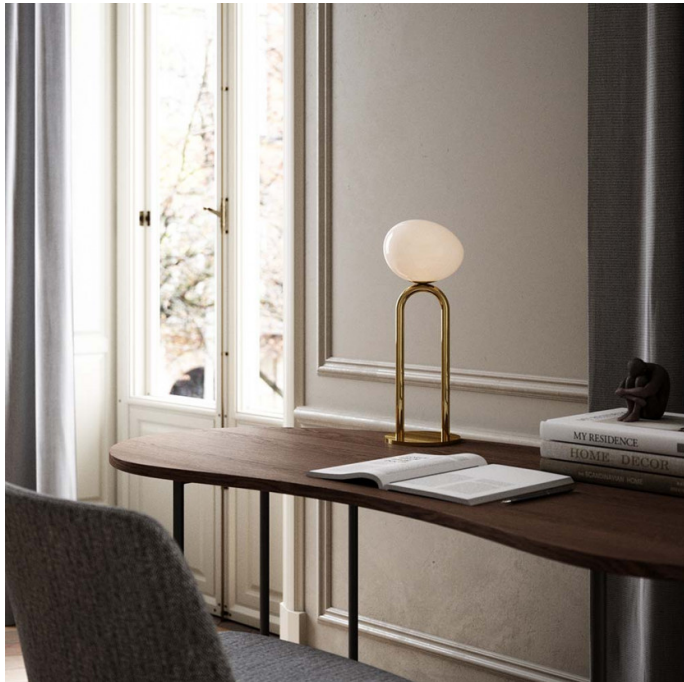

# Design For The People Shapes Table Lamp

LA10721/TABLE

SOURCE: <https://www.davidvillagelighting.co.uk/product/Design-For-The-People-Shapes-Table-Lamp/10000908>

## Design For The People Shapes Table Lamp

Danish designer Maria Bernsten has utilised an asymmetrical form and high quality materials to create the Shapes Table Lamp. A further addition to the Shapes collection, this table lamp was also inspired by elegant and exquisite jewellery, the contrast of the opal glass diffuser and the brass stem results in a beautiful and refined modern day design. The Shapes Table Lamp can effortlessly blend into almost any contemporary or more classic interior.

The diffuser emits a soft light that is perfect for spaces that are used for relaxing and unwinding after a long day. A staple next to your sofa in the living room, on a set of drawers in your bedroom or a side table in your dining area. Alternatively, this lamp can also work for modern spaces, it provides a perfect amount of ambient light to restaurants, hotel rooms or bars.