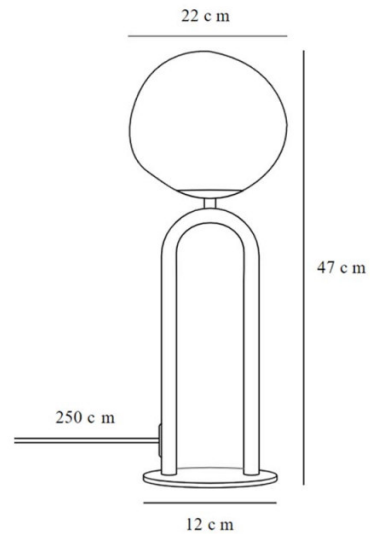

## PRODUCT SPECIFICATION

**Light Source:** 1 x Max 15W E27 (excluded)

**IP Code:** 20

**Dimming:** In line on/off switch included on cable.

**Dimensions:** Shade: Ø22cm  
Height: 47cm  
Base: Ø14cm  
Cable Length: 250cm