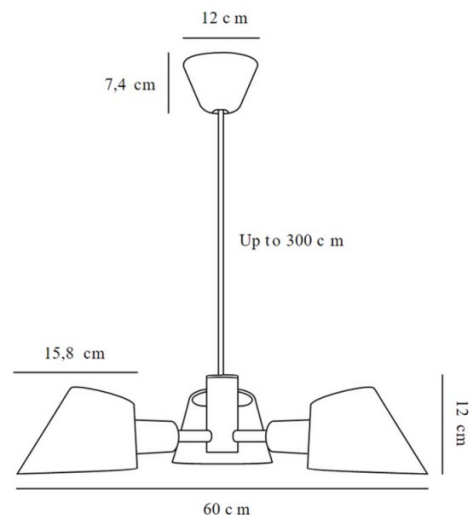

PRODUCT SPECIFICATION

Light Source: 3 x Max 28W E27 (excluded)

IP Code: 20

Dimming: Dimmable via mains phase dimming.

Dimensions: Each Shade: Ø15.8cm
 Height: 12cm
 Width: 60cm
 Ceiling Canopy: Ø12cm
 Ceiling Canopy Height: 7.4cm
 Maximum Drop: 300cm