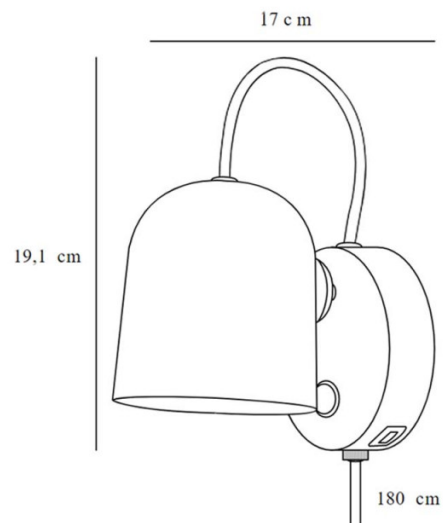

Design For The People Angle GU10 Wall Light

LA10737/WALL

SOURCE: <https://www.davidvillagelighting.co.uk/product/Design-For-The-People-Angle-GU10-Wall-Light/10000901>

PRODUCT DESCRIPTION

Designer: Maria Berntsen

Design For The People Angle GU10 Wall Light

The minimalistic Angle Wall Light was designed by Maria Bernsten for Design For The People and makes a perfect bedside lamp thanks to the soft light output and adjustable shade. The shade is attached by a magnet making it incredibly easy for you to adjust the light direction to suit your personal needs, it provides an excellent direct or indirect light. The matte finish and monochromatic tones ensures that this light can make itself at home in almost any interior décor style.

The Angle GU10 Wall Light provides more than just exceptional light. The wall base includes an integrated switch for ease of use and even harbours a built in USB port, meaning you can charge your phone or other devices whilst the light is in use.

This lamp truly shines next to your bed, by your sofa in your living area or even in areas of your home where you get ready such as a dressing room or bathroom. (this wall light has an IP20 certification, so whilst it can make an excellent addition to your bathroom please keep it a safe distance from water sources. See our information on bathroom zones [here](#).)

PRODUCT SPECIFICATION

Light Source: 1 x Max 25W GU10 (excluded)

IP Code: 20

Dimming: Integrated on/off switch on the product.

Dimensions: Shade: Ø10.5cm
Height: 19.1cm
Depth: 17cm
Wall Base: Ø11cm
Cable Length: 180cm