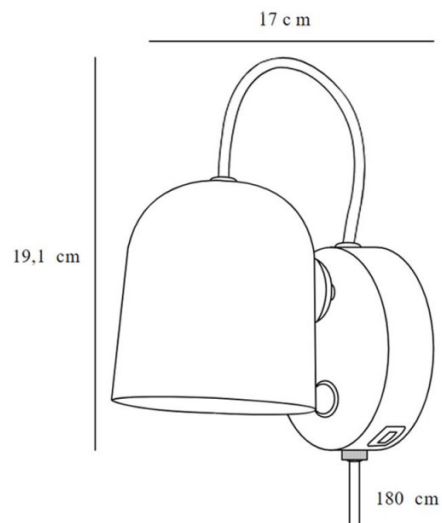

Design For The People Angle GU10 Wall Light

The minimalistic Angle Wall Light was designed by Maria Bernsten for Design For The People and makes a perfect bedside lamp thanks to the soft light output and adjustable shade. The shade is attached by a magnet making it incredibly easy for you to adjust the light direction to suit your personal needs, it provides an excellent direct or indirect light. The matte finish and monochromatic tones ensures that this light can make itself at home in almost any interior décor style.

The Angle GU10 Wall Light provides more than just exceptional light. The wall base includes an integrated switch for ease of use and even harbours a built in USB port, meaning you can charge your phone or other devices whilst the light is in use.

PRODUCT SPECIFICATION

- IP Code:** 20
- Dimming:** Integrated on/off switch on the product.
- Dimensions:** Shade: Ø10.5cm
 Height: 19.1cm
 Depth: 17cm
 Wall Base: Ø11cm
 Cable Length: 180cm

For all sales and technical enquiries, please contact: