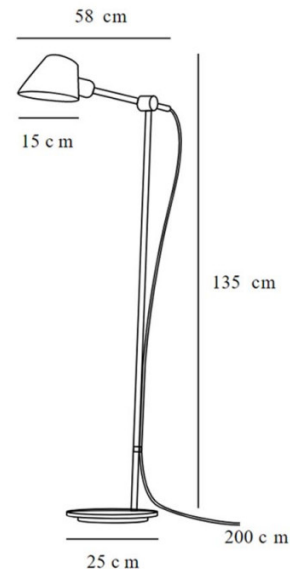

PRODUCT SPECIFICATION

Light Source: 1 x Max 60W E27 (excluded)

IP Code: 20

Dimming: Integrated on/off switch on the product.

Dimensions: Shade: Ø15cm
Shade Height: 11.7cm
Full Height: 129.2cm
Base: Ø25cm
Cable Length: 200cm