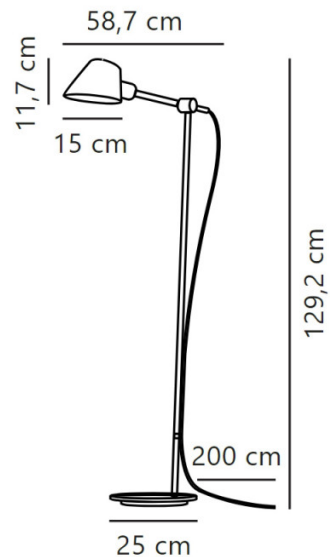

PRODUCT SPECIFICATION

Light Source: 1 x Max 60W E27 (excluded)

IP Code: 20

Dimming: Integrated on/off switch on the product.

Dimensions: Shade: Ø15cm
Shade Height: 11.7cm
Full Height: 129.2cm
Base: Ø25cm
Cable Length: 200cm