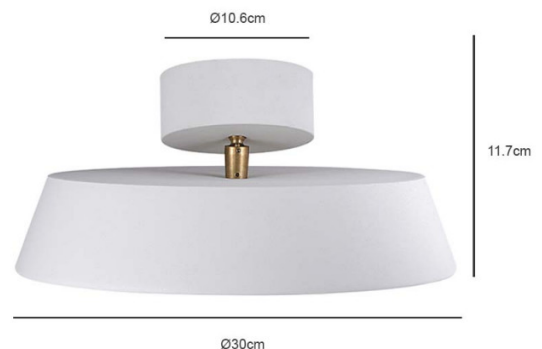

Design For The People Kaito 2 Dim LED Ceiling Light

LA10734/DIM

SOURCE: <https://www.davidvillagelighting.co.uk/product/Design-For-The-People-Kaito-2-Dim-LED-Ceiling-Light/10000891>

PRODUCT DESCRIPTION

Designer: Bønnelycke MDD

Design For The People Kaito 2 Dim Ceiling Light

The Design For The People Kaito Dim Ceiling Light was designed by Bønnelycke MDD, and offers an adjustable round modern design that allows you to move the light source to face whichever area of your space requires the light most. The diffuser can be turned in all directions and offers complete flexibility. This minimalistic design optimises the use of classic brass detailing to add an elegant touch to this lamp.

The integrated LED module provides a soft luminosity which is diffused through the satin glass, casting a warm white light across your surroundings and avoiding any harshness. This LED light is also dimmable, ensuring you can easily personalise the ambience of your space. This subtle but functional ceiling light is a great addition to your kitchen, hallway and staircase.

PRODUCT SPECIFICATION

Light Source: 12W, 3000K, 610 Lumen

IP Code: 20

Dimming: Dimmable via mains phase dimming.

Dimensions: Shade: Ø30cm
Depth: 11.7cm
Ceiling Canopy: Ø10.6cm

For all sales and technical enquiries, please contact: