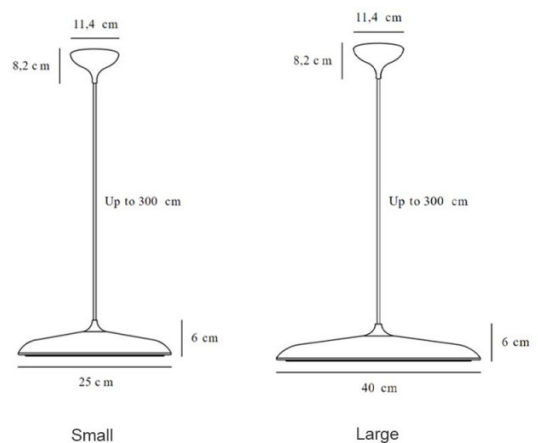

## PRODUCT SPECIFICATION

**Light Source:** Artist 25: 14W, 3000K, 1000 Lumen  
Artist 40: 24W, 3000K, 1600 Lumen

**IP Code:** 20

**Dimming:** Dimmable via mains phase dimming.

**Dimensions:** Artist 25:  
Shade: Ø25cm  
Shade Height: 6cm

**Artist 40:**  
Shade: Ø40cm  
Shade Height: 6cm

Ceiling Canopy: Ø11.4cm  
Ceiling Canopy Height: 8.2cm  
Maximum Drop: 300cm

**For all sales and technical enquiries, please contact:**

+44 (0)114 263 4266