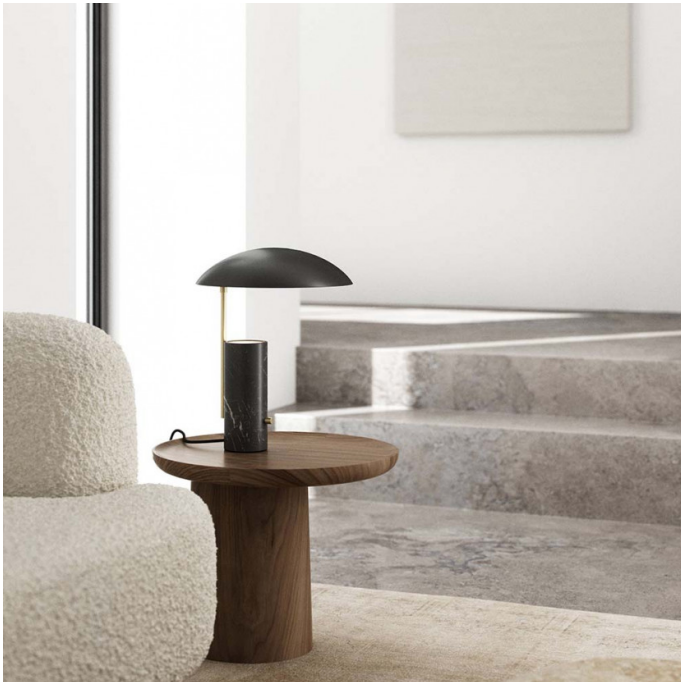

# Design For The People Mademoiselles Table Lamp

LA10723

SOURCE: <https://www.davidvillagelighting.co.uk/product/Design-For-The-People-Mademoiselles-Table-Lamp/10000865>

## PRODUCT DESCRIPTION

**Designer:** Sofie Lefevre

### Design For The People Mademoiselles Table Lamp

Designed by Sofie Lefèvre, the Mademoiselles Table Lamp boasts an unusual design, making it a guaranteed eye catcher wherever you decide to display it. This lamp consists of a narrow marble base, which is connected to the oversized lampshade via a filigree brass element. The oversized reflector is able to tilt to your needs, light is reflected upwards onto the bottom of the shade, creating a soft, indirect ambience.

Lefèvre manages to harmoniously combine elegance with modern technology. The solid marble base ensures the Mademoiselle is a strong and sophisticated lamp, while the beautiful gold details offer a refined touch. Available in two colours, white or black, this magnificent table lamp will undoubtedly find an exceptional place in your interior. Mademoiselles looks wonderful in the living room, bedroom or entrance hall.