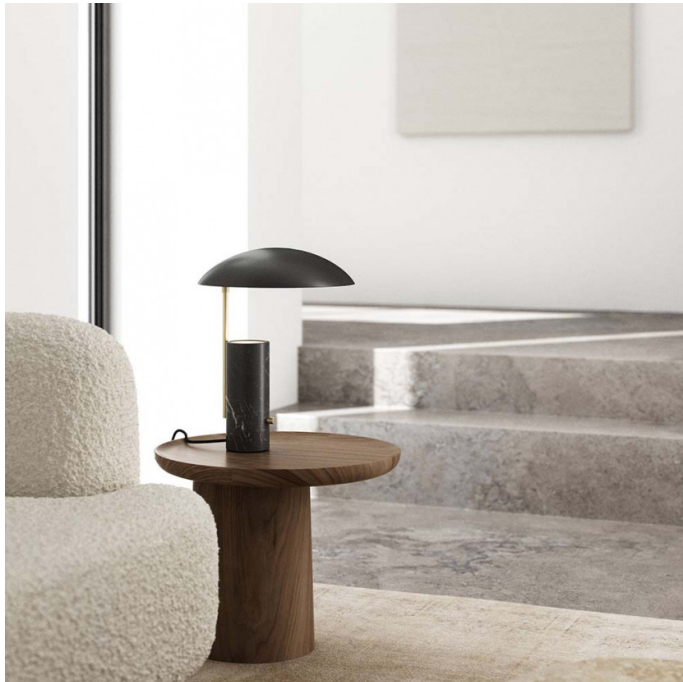

# Design For The People Mademoiselles Table Lamp

LA10723

SOURCE: <https://www.davidvillagelighting.co.uk/product/Design-For-The-People-Mademoiselles-Table-Lamp/10000865>

## PRODUCT DESCRIPTION

**Designer:** Sofie Lefevre

### Design For The People Mademoiselles Table Lamp

Designed by Sofie Lefèvre, the Mademoiselles Table Lamp boasts an unusual design, making it a guaranteed eye catcher wherever you decide to display it. This lamp consists of a narrow marble base, which is connected to the oversized lampshade via a filigree brass element. The oversized reflector is able to tilt to your needs, light is reflected upwards onto the bottom of the shade, creating a soft, indirect ambience.

Lefèvre manages to harmoniously combine elegance with modern technology. The solid marble base ensures the Mademoiselle is a strong and sophisticated lamp, while the beautiful gold details offer a refined touch. Available in two colours, white or black, this magnificent table lamp will undoubtedly find an exceptional place in your interior. Mademoiselles looks wonderful in the living room, bedroom or entrance hall.