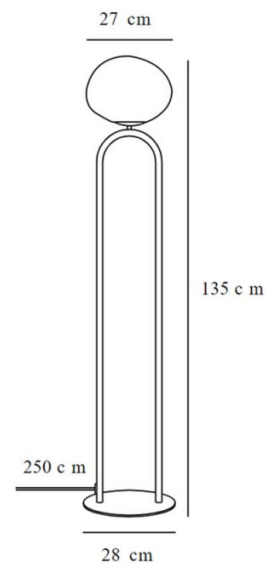

When switched on the Shapes Floor Lamp produces a warm glow that is diffused through the opal glass shade - the opal glass shade compliments the brass and results in a bold contrast between the two elements. The soft light emitted from the diffuser is reflected in the brass of the lamp and ensures Shapes will be an eye catcher. The Shapes Floor Lamp is a beautifully formed lamp with a hint of nostalgic charm, perfect for your living room, bedroom, hallway and even public spaces such as restaurants or hotels.

PRODUCT SPECIFICATION

Light Source: 1 x Max 15W E27 (excluded)

IP Code: 20

Dimming: In line on/off switch included on cable.

Dimensions: Shade: Ø27cm
Shade Height: 22cm
Height: 135cm
Base: 28cm
Cable Length: 250cm