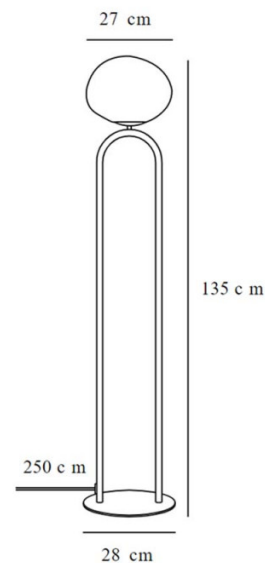

## PRODUCT SPECIFICATION

**Light Source:** 1 x Max 15W E27 (excluded)

**IP Code:** 20

**Dimming:** In line on/off switch included on cable.

**Dimensions:** Shade: Ø27cm  
Shade Height: 22cm  
Height: 135cm  
Base: 28cm  
Cable Length: 250cm