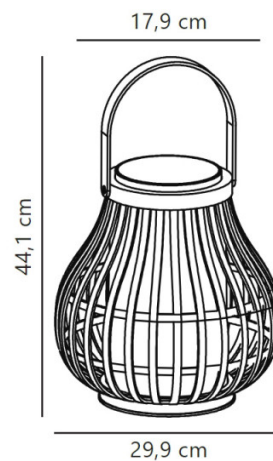

The battery life of this lamp is 4.5 hours, while charging time is 4 hours via USB cable or 10 hours when solar charging. The Leo To Go light can be hung by its handle, placed on a table or surface, or even a Kettle spike or tripod to put the light at a higher level. Please [contact us](#) for more information and pricing.

PRODUCT SPECIFICATION

Light Source: 3.5W, 2700K, 300 Lumen

IP Code: 44

Dimming: Integrated on/off switch on the product.

Dimensions: Shade: Ø29.9cm
Height: 44.1cm
Outdoor base: 18cm
Charging Cable Length: 100cm