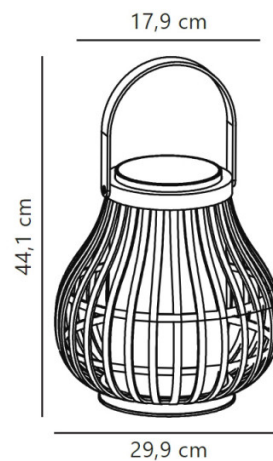

## PRODUCT SPECIFICATION

**Light Source:** 3.5W, 2700K, 300 Lumen

**IP Code:** 44

**Dimming:** Integrated on/off switch on the product.

**Dimensions:** Shade: Ø29.9cm  
Height: 44.1cm  
Outdoor base: 18cm  
Charging Cable Length: 100cm