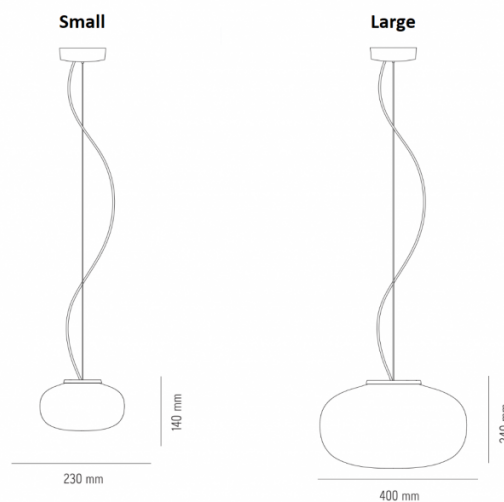

PRODUCT SPECIFICATION

Light Source: 7W, 2700K, 530 lumens

IP Code: 20

Dimming: Dimmable via mains phase dimming

Dimensions: Ø23cm
Height: 14cm

Ø13cm ceiling canopy
340cm cable length

For all sales and technical enquiries, please contact: