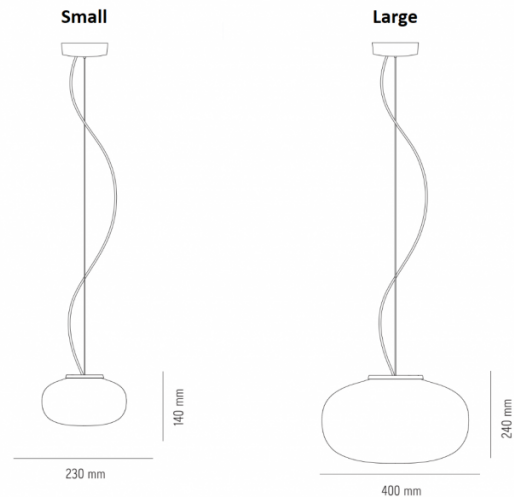

## PRODUCT SPECIFICATION

- Light Source:** 7W, 2700K, 530 lumens
- IP Code:** 20
- Dimming:** Dimmable via mains phase dimming
- Dimensions:** Ø23cm  
Height: 14cm  
  
Ø13cm ceiling canopy  
340cm cable length