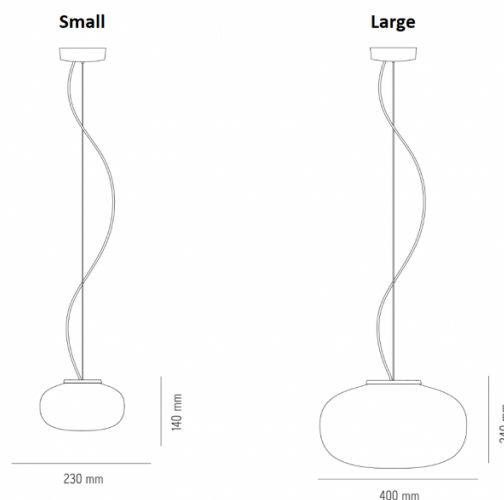

## PRODUCT SPECIFICATION

**Light Source:** 7W, 2700K, 530 lumens

**IP Code:** 20

**Dimming:** Dimmable via mains phase dimming

**Dimensions:** Ø23cm  
Height: 14cm

Ø13cm ceiling canopy  
340cm cable length