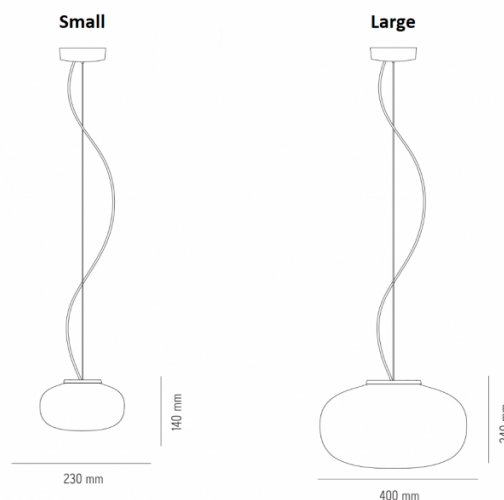

PRODUCT SPECIFICATION

Light Source: 7W, 2700K, 530 lumens

IP Code: 20

Dimming: Dimmable via mains phase dimming

Dimensions: Ø23cm
Height: 14cm

Ø13cm ceiling canopy
340cm cable length

For all sales and technical enquiries, please contact: