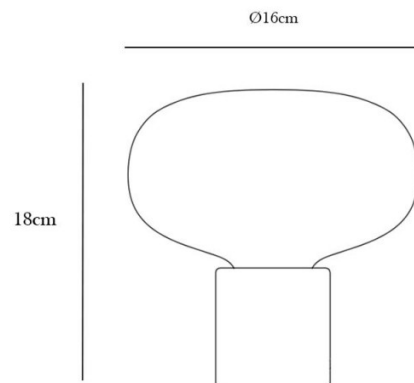

## PRODUCT SPECIFICATION

**Light Source:** 75W, 2700K, 160 Lumens

**IP Code:** 65

**Dimming:** Integrated dimmer on the product.

**Dimensions:** Shade: Ø16cm  
Height: 18cm  
Charging Cable Length: 150cm

**For all sales and technical enquiries, please contact:**