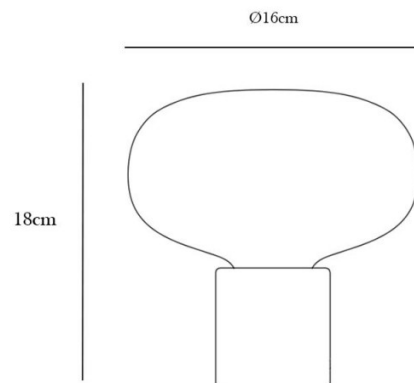

The Karl Johan Portable Table Lamp is charged with an included magnetic cable and can light for up to 22 hours.

PRODUCT SPECIFICATION

Light Source: 75W, 2700K, 160 Lumens

IP Code: 65

Dimming: Integrated dimmer on the product.

Dimensions: Shade: Ø16cm
Height: 18cm
Charging Cable Length: 150cm

For all sales and technical enquiries, please contact:

+44 (0)114 263 4266

info@davidvillagelighting.co.uk

www.davidvillagelighting.co.uk