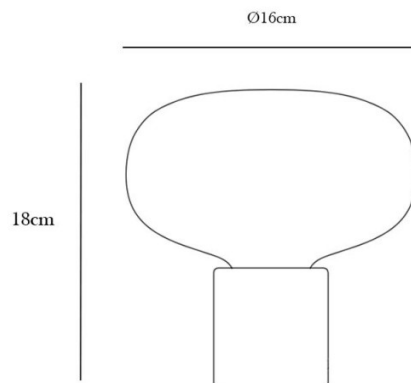

## PRODUCT SPECIFICATION

**Light Source:** 75W, 2700K, 160 Lumens

**IP Code:** 65

**Dimming:** Integrated dimmer on the product.

**Dimensions:** Shade: Ø16cm  
Height: 18cm  
Charging Cable Length: 150cm

**For all sales and technical enquiries, please contact:**