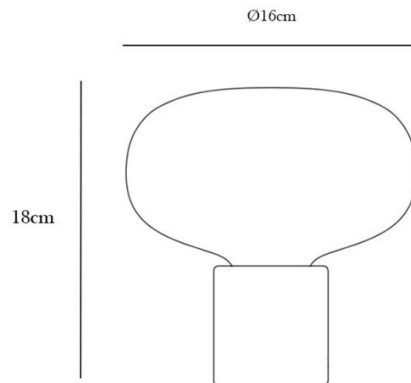

The Karl Johan Portable Table Lamp is charged with an included magnetic cable and can light for up to 22 hours.

PRODUCT SPECIFICATION

- Light Source:** 0.75W, 2700K, 160 Lumens
- IP Code:** 65
- Dimming:** Integrated dimmer on the product.
- Dimensions:** Shade: Ø16cm
Height: 18cm
Charging Cable Length: 150cm