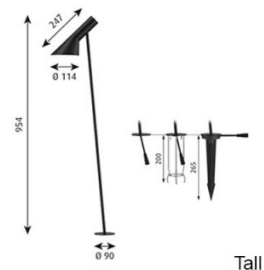

The AJ garden bollard is available in two different sizes and can be fitted with three different base types: a standard base plate, a spike or an anchor.

PRODUCT SPECIFICATION

Light Source: 6.5W, 2700K, 3000K or 4000K, 524 or 454 Lumens

IP Code: 65

Dimming: Non-Dimmable.

Dimensions: Short:
 Shade: Ø11.4cm
 Shade Length: 24.7cm
 Height: 50.4cm
 Base: Ø90cm

Tall:
 Shade: Ø11.4cm
 Shade Length: 24.7cm
 Height: 95.4cm
 Base: Ø90cm

For all sales and technical enquiries, please contact: