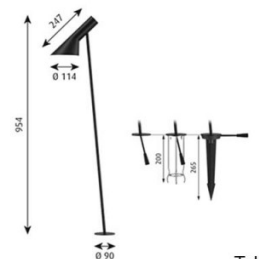

IP Code: 65

Dimming: Non-Dimmable.

Dimensions: Short:

Shade: Ø11.4cm

Shade Length: 24.7cm

Height: 50.4cm

Base: Ø90cm

Tall:

Shade: Ø11.4cm

Shade Length: 24.7cm

Height: 95.4cm

Base: Ø90cm

Short

Tall

For all sales and technical enquiries, please contact:

+44 (0)114 263 4266