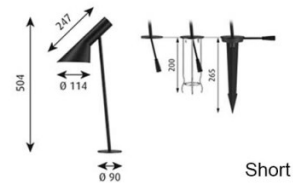

The AJ garden bollard is available in two different sizes and can be fitted with three different base types: a standard base plate, a spike or an anchor.

## PRODUCT SPECIFICATION

**Light Source:** 6.5W, 2700K, 3000K or 4000K, 524 or 454 Lumens

**IP Code:** 65

**Dimming:** Non-Dimmable.

**Dimensions: Short:**  
 Shade: Ø11.4cm  
 Shade Length: 24.7cm  
 Height: 50.4cm  
 Base: Ø90cm

**Tall:**  
 Shade: Ø11.4cm  
 Shade Length: 24.7cm  
 Height: 95.4cm  
 Base: Ø90cm

**For all sales and technical enquiries, please contact:**

+44 (0)114 263 4266

[info@davidvillagelighting.co.uk](mailto:info@davidvillagelighting.co.uk)