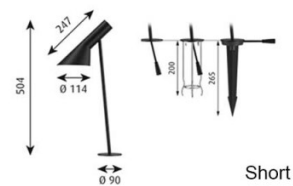

IP Code: 65

Dimming: Non-Dimmable.

Dimensions: Short:

Shade: Ø11.4cm

Shade Length: 24.7cm

Height: 50.4cm

Base: Ø90cm

Tall:

Shade: Ø11.4cm

Shade Length: 24.7cm

Height: 95.4cm

Base: Ø90cm

Short

Tall

For all sales and technical enquiries, please contact:

+44 (0)114 263 4266