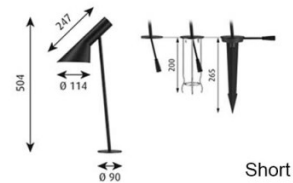

AJ LED Exterior Garden Bollard

This outdoor LED lamp emits a pleasant, direct and glare-free light. It boasts a fixed head, with the inside of the shade painted white to ensure a soft reflection of light. The shape of the shade provides superior lighting, allowing an optimal view of the surroundings.

The AJ garden bollard is available in two different sizes and can be fitted with three different base types: a standard base plate, a spike or an anchor.

PRODUCT SPECIFICATION

Light Source: 6.5W, 2700K, 3000K or 4000K, 524 or 454 Lumens

IP Code: 65

Dimming: Non-Dimmable.

Dimensions: Short:
 Shade: Ø11.4cm
 Shade Length: 24.7cm
 Height: 50.4cm
 Base: Ø90cm

Tall:
 Shade: Ø11.4cm
 Shade Length: 24.7cm
 Height: 95.4cm
 Base: Ø90cm

For all sales and technical enquiries, please contact: