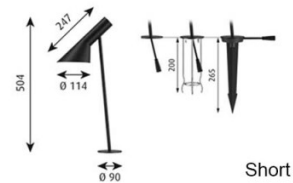

IP Code: 65

Dimming: Non-Dimmable.

Dimensions: Short:

Shade: Ø11.4cm

Shade Length: 24.7cm

Height: 50.4cm

Base: Ø90cm

Tall:

Shade: Ø11.4cm

Shade Length: 24.7cm

Height: 95.4cm

Base: Ø90cm

Short

Tall

For all sales and technical enquiries, please contact:

+44 (0)114 263 4266