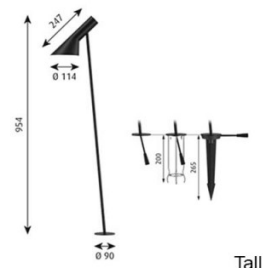

The AJ garden bollard is available in two different sizes and can be fitted with three different base types: a standard base plate, a spike or an anchor.

## PRODUCT SPECIFICATION

**Light Source:** 6.5W, 2700K, 3000K or 4000K, 524 or 454 Lumens

**IP Code:** 65

**Dimming:** Non-Dimmable.

**Dimensions: Short:**  
 Shade: Ø11.4cm  
 Shade Length: 24.7cm  
 Height: 50.4cm  
 Base: Ø90cm

**Tall:**  
 Shade: Ø11.4cm  
 Shade Length: 24.7cm  
 Height: 95.4cm  
 Base: Ø90cm

**For all sales and technical enquiries, please contact:**

+44 (0)114 263 4266

[info@davidvillagelighting.co.uk](mailto:info@davidvillagelighting.co.uk)