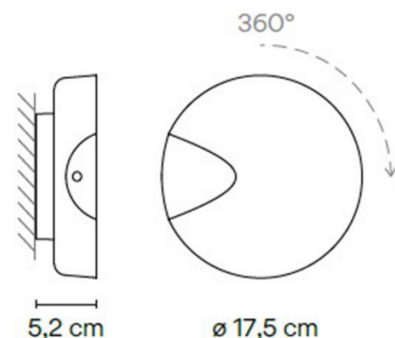

For all sales and technical enquiries, please contact:

+44 (0)114 263 4266

info@davidvillagelighting.co.uk

www.davidvillagelighting.co.uk