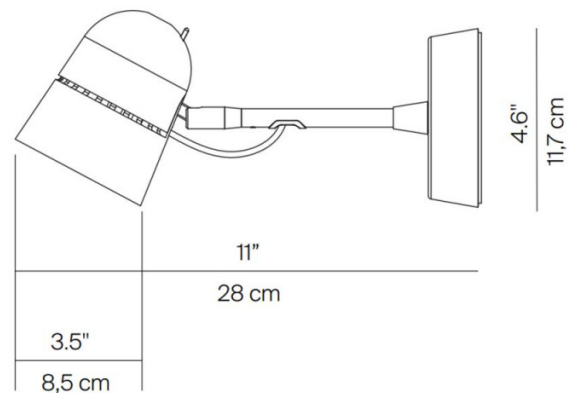

## PRODUCT SPECIFICATION

- Light Source:** 12W, 2700K, 619 lumens
- IP Code:** 20
- Dimming:** Dimmable using trailing edge dimming.
- Dimensions:** Depth: 28cm  
Base Width: 11.7cm  
Head Width: 8.5cm