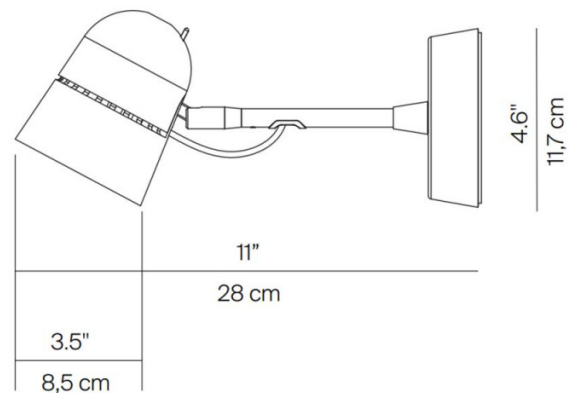

Luceplan Counterbalance LED Spotlight

LA10702

SOURCE: <https://www.davidvillagelighting.co.uk/product/Luceplan-Counterbalance-LED-Spotlight/10000807>

PRODUCT DESCRIPTION

Designer: Daniel Rybakken

Luceplan Counterbalance LED Spotlight

The LED Spotlight is the latest addition to the Luceplan Counterbalance collection. Designed by Daniel Rybakken it is easy to fit and boasts a timeless and elegant design, whilst remaining versatile - this product can be used as either a wall or a ceiling light. Although it does not host the same frame as other Counterbalance models, specifically the long arm and balancing system of the original wall model, the Spotlight still conserves the characteristic directional reflector cap.

Fitted with energy efficient LEDs, the Counterbalance Spotlight is both powerful and economical. The lightweight frame makes adjustment effortless, the aluminium head of the light can be rotated to create a warm direct light for your space, making the Counterbalance Spotlight a practical yet unobtrusive task light. The head also includes a three step dimmer switch that allows the light intensity to be regulated in three stages: 0%, 50%, 100%. It can be used to optimise small spaces such as corridors or small rooms with low ceilings.

PRODUCT SPECIFICATION

- **Light Source:** 12W, 2700K, 619 lumens
- **IP Code:** 20
- **Dimming:** Dimmable using trailing edge dimming.
- **Dimensions:** Depth: 28cm
  Base Width: 11.7cm
  Head Width: 8.5cm