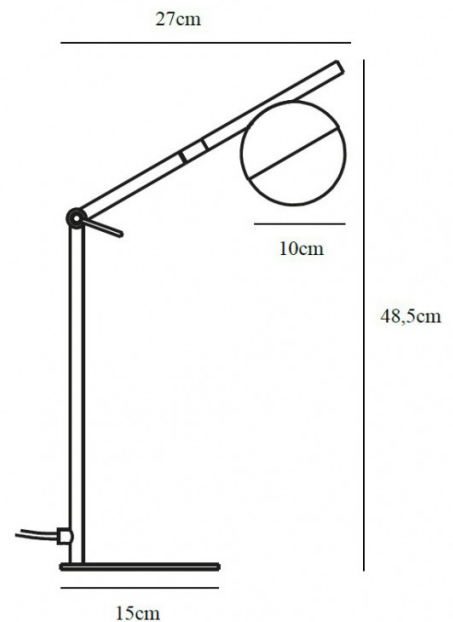

nordlux®

Nordlux Contina Table Lamp

LA10696

SOURCE: <https://www.davidvillagelighting.co.uk/product/Nordlux-Contina-Table-Lamp/10000795>

PRODUCT DESCRIPTION

Designer: Says Who

Nordlux Contina Table Lamp

The Nordlux Contina Table Lamp is a beautiful, art-deco lamp with a slim black or brass frame and a matte white opal bulb made from mouth-blown glass that produces a soft, diffused light. The Table Lamp has an adjustable lamp shade enabling you to direct the soft glare-free light either side to side or up and down, with the upper part of the frame adaptable to different positions. The slim, adjustable frame makes sure space isn't taken up more than necessary and means the product can be moved around or transported with minimal effort.

PRODUCT SPECIFICATION

Light Source: 1 x Max 5W G9 (excluded)

IP Code: 20

Dimming: In line on/off switch included on cable.

Dimensions: Shade: Ø10cm
Height: 48.5cm
Depth: 27cm
Base: Ø15cm
Cable Length: 150cm