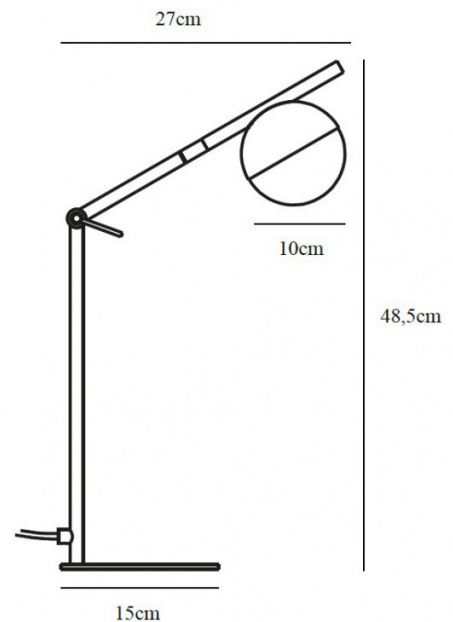

nordlux®

Nordlux Contina Table Lamp

LA10696

SOURCE: <https://www.davidvillagelighting.co.uk/product/Nordlux-Contina-Table-Lamp/10000795>

PRODUCT DESCRIPTION

Designer: Says Who

Nordlux Contina Table Lamp

The Nordlux Contina Table Lamp is a beautiful, art-deco lamp with a slim black or brass frame and a matte white opal bulb made from mouth-blown glass that produces a soft, diffused light. The Table Lamp has an adjustable lamp shade enabling you to direct the soft glare-free light either side to side or up and down, with the upper part of the frame adaptable to different positions. The slim, adjustable frame makes sure space isn't taken up more than necessary and means the product can be moved around or transported with minimal effort.

PRODUCT SPECIFICATION

- Light Source:** 1 x Max 5W G9 (excluded)
- IP Code:** 20
- Dimming:** In line on/off switch included on cable.
- Dimensions:** Shade: Ø10cm
 Height: 48.5cm
 Depth: 27cm
 Base: Ø15cm
 Cable Length: 150cm