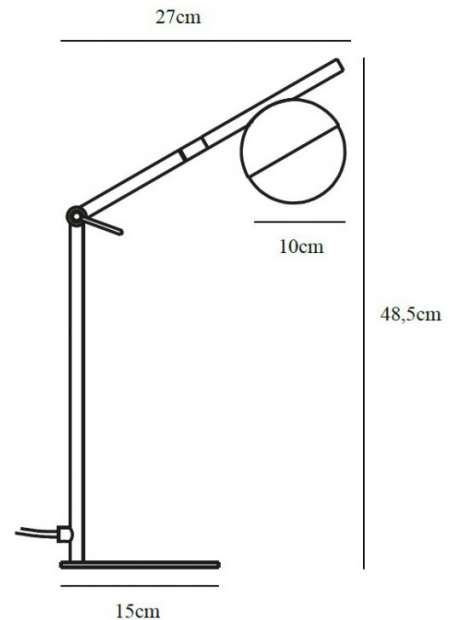

nordlux®

Nordlux Contina Table Lamp

LA10696

SOURCE: <https://www.davidvillagelighting.co.uk/product/Nordlux-Contina-Table-Lamp/10000795>

PRODUCT DESCRIPTION

Designer: Says Who

Nordlux Contina Table Lamp

The Nordlux Contina Table Lamp is a beautiful, art-deco lamp with a slim black or brass frame and a matte white opal bulb made from mouth-blown glass that produces a soft, diffused light. The Table Lamp has an adjustable lamp shade enabling you to direct the soft glare-free light either side to side or up and down, with the upper part of the frame adaptable to different positions. The slim, adjustable frame makes sure space isn't taken up more than necessary and means the product can be moved around or transported with minimal effort.

PRODUCT SPECIFICATION

Light Source: 1 x Max 5W G9 (excluded)

IP Code: 20

Dimming: In line on/off switch included on cable.

Dimensions: Shade: Ø10cm
Height: 48.5cm
Depth: 27cm
Base: Ø15cm
Cable Length: 150cm