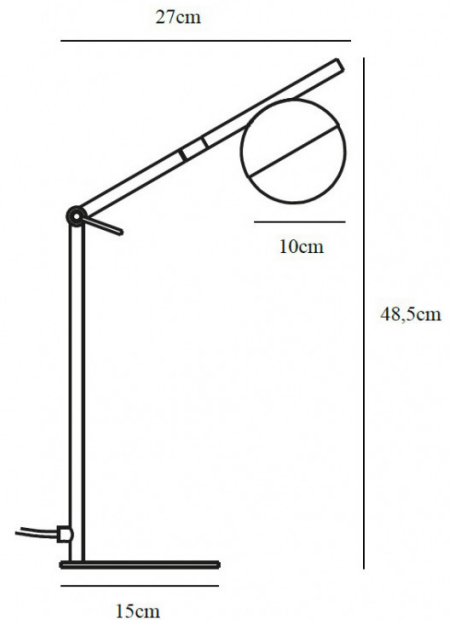

nordlux®

Nordlux Contina Table Lamp

LA10696

SOURCE: <https://www.davidvillagelighting.co.uk/product/Nordlux-Contina-Table-Lamp/10000795>

PRODUCT DESCRIPTION

Designer: Says Who

Nordlux Contina Table Lamp

The Nordlux Contina Table Lamp is a beautiful, art-deco lamp with a slim black or brass frame and a matte white opal bulb made from mouth-blown glass that produces a soft, diffused light. The Table Lamp has an adjustable lamp shade enabling you to direct the soft glare-free light either side to side or up and down, with the upper part of the frame adaptable to different positions. The slim, adjustable frame makes sure space isn't taken up more than necessary and means the product can be moved around or transported with minimal effort.

PRODUCT SPECIFICATION

- Light Source:** 1 x Max 5W G9 (excluded)
- IP Code:** 20
- Dimming:** In line on/off switch included on cable.
- Dimensions:**
 - Shade: Ø10cm
 - Height: 48.5cm
 - Depth: 27cm
 - Base: Ø15cm
 - Cable Length: 150cm