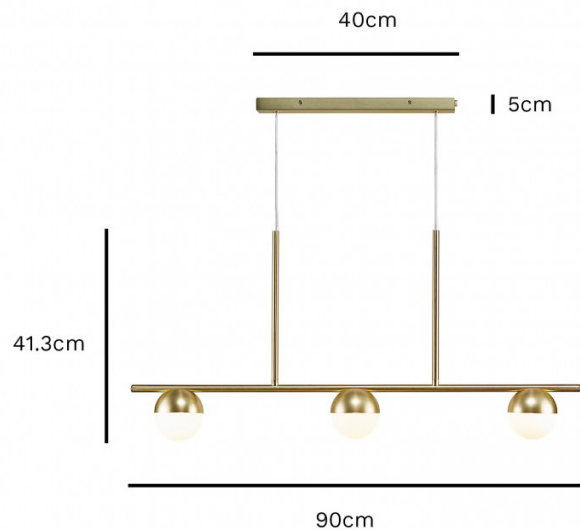

The Nordlux Contina 3-Spot Pendant Light has a slim, contemporary black or brass frame, holding three matte white glass balls that emit practical light, illustrating a modern, art-deco style. Mixing stylish design and practicality, details have been chosen to make the Contina 3-Spot stand out and be unique. The opal mouth-blown glass bulbs, shield the light sources and create a soft atmospheric light that is glare-free and spreads throughout the nearby space. The 3-spot's Scandinavian design means the frame is slim so it doesn't take up more space than necessary, meaning the only focus is on the soft white light emitting from the light source.

The Contina 3-Spot Pendant Light is available in a black or brass finish and fits a dimmable bulb enabling different light intensities for different moods in a room. Suitable for multiple uses such as hanging low over a dining room table, or practical light over a kitchen table or desk.

PRODUCT SPECIFICATION

Light Source: 3 x Max 5W G9 (excluded)

IP Code: 20

Dimming: Dimmable via mains phase dimming.

Dimensions: Shade: Ø10cm
Height: 41.3cm
Width: 10cm
Length: 90cm
Canopy: 40cm x 5cm
Cable Length: 200cm