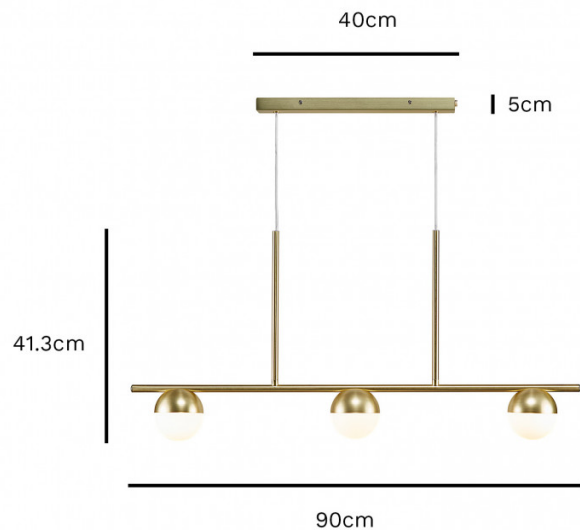

### Nordlux Contina 3-Spot Pendant Light

The Nordlux Contina 3-Spot Pendant Light has a slim, contemporary black or brass frame, holding three matte white glass balls that emit practical light, illustrating a modern, art-deco style. Mixing stylish design and practicality, details have been chosen to make the Contina 3-Spot stand out and be unique. The opal mouth-blown glass bulbs, shield the light sources and create a soft atmospheric light that is glare-free and spreads throughout the nearby space. The 3-spot's Scandinavian design means the frame is slim so it doesn't take up more space than necessary, meaning the only focus is on the soft white light emitting from the light source.

The Contina 3-Spot Pendant Light is available in a black or brass finish and fits a dimmable bulb enabling different light intensities for different moods in a room. Suitable for multiple uses such as hanging low over a dining room table, or practical light over a kitchen table or desk.

## PRODUCT SPECIFICATION

**Light Source:** 3 x Max 5W G9 (excluded)

**IP Code:** 20

**Dimming:** Dimmable via mains phase dimming.

**Dimensions:** Shade: Ø10cm  
Height: 41.3cm  
Width: 10cm  
Length: 90cm  
Canopy: 40cm x 5cm  
Cable Length: 200cm