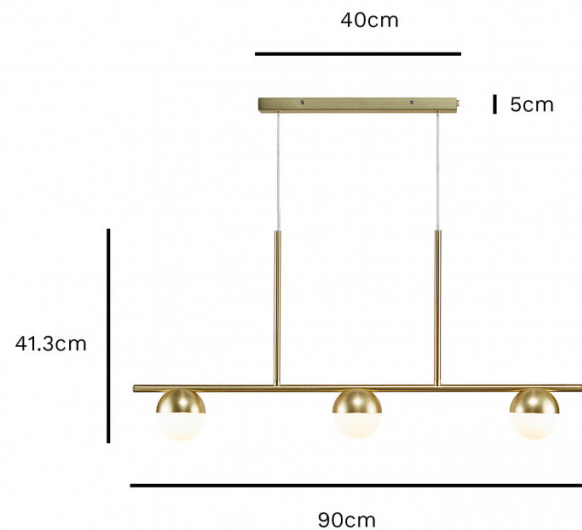

The Nordlux Contina 3-Spot Pendant Light has a slim, contemporary black or brass frame, holding three matte white glass balls that emit practical light, illustrating a modern, art-deco style. Mixing stylish design and practicality, details have been chosen to make the Contina 3-Spot stand out and be unique. The opal mouth-blown glass bulbs, shield the light sources and create a soft atmospheric light that is glare-free and spreads throughout the nearby space. The 3-spot's Scandinavian design means the frame is slim so it doesn't take up more space than necessary, meaning the only focus is on the soft white light emitting from the light source.

The Contina 3-Spot Pendant Light is available in a black or brass finish and fits a dimmable bulb enabling different light intensities for different moods in a room. Suitable for multiple uses such as hanging low over a dining room table, or practical light over a kitchen table or desk.

PRODUCT SPECIFICATION

Light Source: 3 x Max 5W G9 (excluded)

IP Code: 20

Dimming: Dimmable via mains phase dimming.

Dimensions: Shade: Ø10cm
Height: 41.3cm
Width: 10cm
Length: 90cm
Canopy: 40cm x 5cm
Cable Length: 200cm