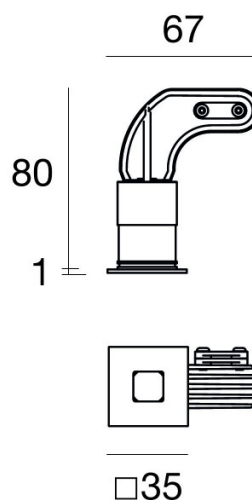

Light Attack VIS Mini Recessed Ceiling Light

LA10693

SOURCE: <https://www.davidvillagelighting.co.uk/product/Light-Attack-VIS-Mini-Recessed-Ceiling-Light/10000788>

PRODUCT DESCRIPTION

Light Attack VIS Mini

A stylish new recessed light, the VIS Mini is the perfect indoor downlight. Made of aluminium and a white finish, the VIS Mini's diffuser is made of UV-resistant polycarbonate.

This is a wide flood recessed light, with a wide flood beam light at 46°. With a protection class III, the VIS Mini can be ceiling mounted and comes with a power supply cable of 17cm in length.

Driver supplied separately

PRODUCT SPECIFICATION

- Light Source:** 4W, 3000K, 196lumens
- IP Code:** 44
- Dimming:** Dimmable via DALI/1-10V dimming systems. Please consult your electrician, additional wiring may be required on site.
- Dimensions:** 8 cm height
6.7 cm depth