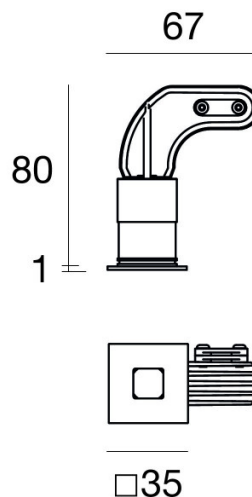

For all sales and technical enquiries, please contact:

+44 (0)114 263 4266

info@davidvillagelighting.co.uk

www.davidvillagelighting.co.uk