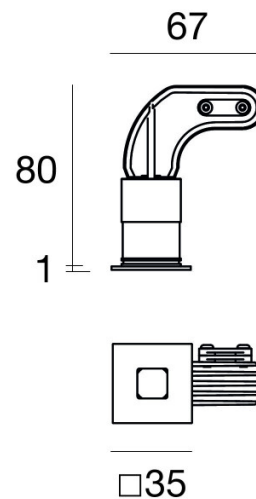

Light Attack VIS Mini Recessed Ceiling Light

LA10693

SOURCE: <https://www.davidvillagelighting.co.uk/product/Light-Attack-VIS-Mini-Recessed-Ceiling-Light/10000788>

PRODUCT DESCRIPTION

Light Attack VIS Mini

A stylish new recessed light, the VIS Mini is the perfect indoor downlight. Made of aluminium and a white finish, the VIS Mini's diffuser is made of UV-resistant polycarbonate.

This is a wide flood recessed light, with a wide flood beam light at 46°. With a protection class III, the VIS Mini can be ceiling mounted and comes with a power supply cable of 17cm in length.

Driver supplied separately

PRODUCT SPECIFICATION

- Light Source:** 4W, 3000K, 196lumens
- IP Code:** 44
- Dimming:** Dimmable via DALI/1-10V dimming systems. Please consult your electrician, additional wiring may be required on site.
- Dimensions:** 8 cm height
6.7 cm depth