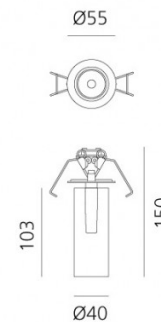

Artemide

Artemide Vector 40 LED Semi Recessed Light

LA10692

SOURCE: <https://www.davidvillagelighting.co.uk/product/Artemide-Vector-40-LED-Semi-Recessed-Light/10000787>

PRODUCT DESCRIPTION

Designer: Carlotta de Bevilacqua

Artemide Vector 40 Semi Recessed Light

The Vector semi-recessed light is perfect to use in interior spaces and directs the beam light at an angle. The Vector 40 spot can rotate 360 and incline by 90. A narrow beam angle of 20 means the light can spread evenly and be targeted. The light is available in 4 colour options, white, copper, silver or bronze and emits a warm white light.

PRODUCT SPECIFICATION

Light Source: 8W, 3000K, 584 Lumens

IP Code: 20

Dimming: Non-Dimmable.

Dimensions: Diffuser: Ø4cm
Length: 10.3cm
Opening: Ø5.5cm

For all sales and technical enquiries, please contact: