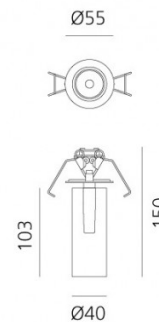

Artemide

Artemide Vector 40 Semi Recessed Light

LA10692

SOURCE: <https://www.davidvillagelighting.co.uk/product/Artemide-Vector-40-Semi-Recessed-Light/10000787>

PRODUCT DESCRIPTION

Designer: Carlotta de Bevilacqua

Artemide Vector 40 Semi Recessed Light

The Vector semi-recessed light is perfect to use in interior spaces and directs the beam light at an angle. The Vector 40 spot can rotate 360 and incline by 90. A narrow beam angle of 20 means the light can spread evenly and be targeted. The light is available in 4 colour options, white, copper, silver or bronze and emits a warm white light.

PRODUCT SPECIFICATION

Light Source: 8W, 3000K, 584 Lumens

IP Code: 20

Dimming: Non-Dimmable.

Dimensions: Diffuser: Ø4cm
Length: 10.3cm
Opening: Ø5.5cm

For all sales and technical enquiries, please contact: