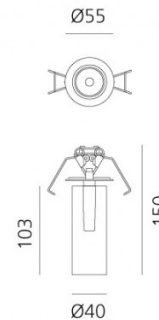

Artemide

Artemide Vector 40 Semi Recessed Light

LA10692

SOURCE: <https://www.davidvillagelighting.co.uk/product/Artemide-Vector-40-Semi-Recessed-Light/10000787>

PRODUCT DESCRIPTION

Designer: Carlotta de Bevilacqua

Artemide Vector 40 Semi Recessed Light

The Vector semi-recessed light is perfect to use in interior spaces and directs the beam light at an angle. The Vector 40 spot can rotate 360 and incline by 90. A narrow beam angle of 20 means the light can spread evenly and be targeted. The light is available in 4 colour options, white, copper, silver or bronze and emits a warm white light.

PRODUCT SPECIFICATION

Light Source: 8W, 3000K, 584 Lumens

IP Code: 20

Dimming: Non-Dimmable.

Dimensions: Diffuser: Ø4cm
Length: 10.3cm
Opening: Ø5.5cm

For all sales and technical enquiries, please contact: