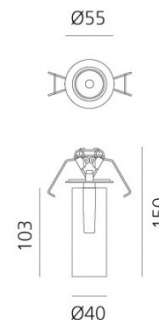

Artemide

Artemide Vector 40 Semi Recessed Light

LA10692

SOURCE: <https://www.davidvillagelighting.co.uk/product/Artemide-Vector-40-Semi-Recessed-Light/10000787>

PRODUCT DESCRIPTION

Designer: Carlotta de Bevilacqua

Artemide Vector 40 Semi Recessed Light

The Vector semi-recessed light is perfect to use in interior spaces and directs the beam light at an angle. The Vector 40 spot can rotate 360 and incline by 90. A narrow beam angle of 20 means the light can spread evenly and be targeted. The light is available in 4 colour options, white, copper, silver or bronze and emits a warm white light.

PRODUCT SPECIFICATION

Light Source: 8W, 3000K, 584 Lumens

IP Code: 20

Dimming: Non-Dimmable.

Dimensions: Diffuser: Ø4cm
Length: 10.3cm
Opening: Ø5.5cm

For all sales and technical enquiries, please contact: