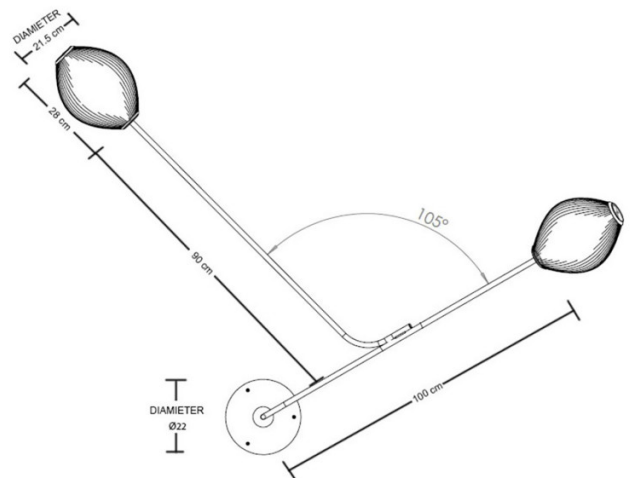

### Gubi Satellite Wall / Ceiling Lamp

The Gubi Satellite Wall / Ceiling Lamp is an iconic piece of mid-century design by Hungarian designer Mathieu Matégot. First introduced in 1953, this bold and playful light is a testament to Matégot's innovative use of materials, particularly his invention of Rigitulle, a perforated metal sheet shaped with the fluidity of fabric. The result is a lamp that combines transparency, weightlessness, and sculptural elegance.

With its distinctive "balloons on a string" aesthetic, the Satellite Lamp brings character and charm to any interior. The dual Rigitulle shades are balanced on sculptural metal arms, allowing the lamp to cast a striking interplay of light and shadow. Designed for versatility, the lamp can be wall or ceiling-mounted, making it an ideal statement piece for residential, hospitality, or corporate spaces.

## PRODUCT SPECIFICATION

**Light Source:** 2 x Max 5W E27 T30 LED (Included)

**IP Code:** 20

**Dimming:** Dimmable via mains phase dimming.

**Dimensions:** Shade: Ø21.7cm  
Shade Height: 28cm  
Height: 119cm  
Width: 166cm  
Depth: 57.5cm  
Wall Mount: Ø22cm  
Arm Length: 100cm / 90cm