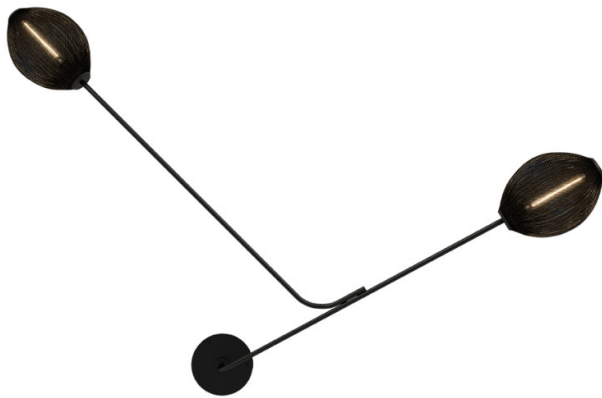

PRODUCT DESCRIPTION

Designer: Mathieu Matégot

Gubi Satellite Wall / Ceiling Lamp

The Gubi Satellite Wall / Ceiling Lamp is an iconic piece of mid-century design by Hungarian designer Mathieu Matégot. First introduced in 1953, this bold and playful light is a testament to Matégot's innovative use of materials, particularly his invention of Rigitulle, a perforated metal sheet shaped with the fluidity of fabric. The result is a lamp that combines transparency, weightlessness, and sculptural elegance.

With its distinctive "balloons on a string" aesthetic, the Satellite Lamp brings character and charm to any interior. The dual Rigitulle shades are balanced on sculptural metal arms, allowing the lamp to cast a striking interplay of light and shadow. Designed for versatility, the lamp can be wall or ceiling-mounted, making it an ideal statement piece for residential, hospitality, or corporate spaces.

Available in creamy white, soft black, or a combination of both, the Satellite Lamp offers timeless appeal and a touch of modernist artistry to any room.

PRODUCT SPECIFICATION

Light Source: 2 x Max 5W E27 T30 LED (Included)

IP Code: 20

Dimming: Dimmable via mains phase dimming.

Dimensions: Shade: Ø21.7cm
Shade Height: 28cm
Height: 119cm
Width: 166cm
Depth: 57.5cm
Wall Mount: Ø22cm
Arm Length: 100cm / 90cm