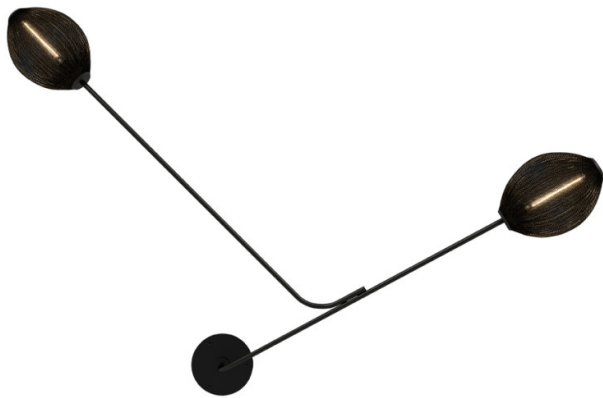

GUBI 

Gubi Satellite Wall / Ceiling Lamp

LA10691

SOURCE: <https://www.davidvillagelighting.co.uk/product/Gubi-Satellite-Wall-Ceiling-Lamp/10000786>

PRODUCT DESCRIPTION

Designer: Mathieu Matégot

Gubi Satellite Wall / Ceiling Lamp

The Gubi Satellite Wall / Ceiling Lamp is an iconic piece of mid-century design by Hungarian designer Mathieu Matégot. First introduced in 1953, this bold and playful light is a testament to Matégot's innovative use of materials, particularly his invention of Rigitulle, a perforated metal sheet shaped with the fluidity of fabric. The result is a lamp that combines transparency, weightlessness, and sculptural elegance.

With its distinctive "balloons on a string" aesthetic, the Satellite Lamp brings character and charm to any interior. The dual Rigitulle shades are balanced on sculptural metal arms, allowing the lamp to cast a striking interplay of light and shadow. Designed for versatility, the lamp can be wall or ceiling-mounted, making it an ideal statement piece for residential, hospitality, or corporate spaces.

Available in creamy white, soft black, or a combination of both, the Satellite Lamp offers timeless appeal and a touch of modernist artistry to any room.

PRODUCT SPECIFICATION

Light Source: 2 x Max 5W E27 T30 LED (Included)