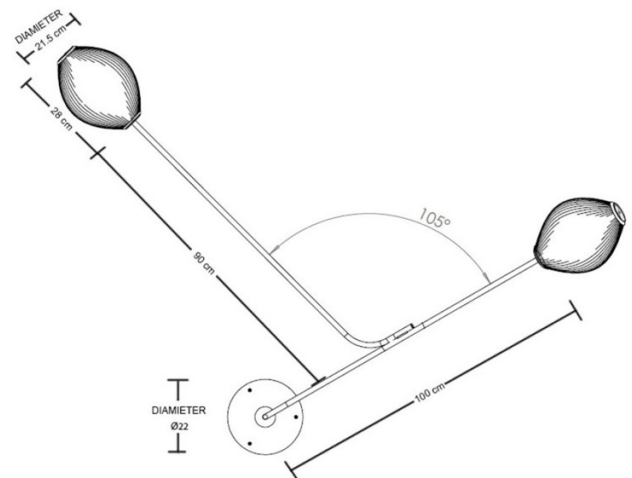

### Gubi Satellite Wall / Ceiling Lamp

The Gubi Satellite Wall / Ceiling Lamp is an iconic piece of mid-century design by Hungarian designer Mathieu Matégot. First introduced in 1953, this bold and playful light is a testament to Matégot's innovative use of materials, particularly his invention of Rigitulle, a perforated metal sheet shaped with the fluidity of fabric. The result is a lamp that combines transparency, weightlessness, and sculptural elegance.

With its distinctive "balloons on a string" aesthetic, the Satellite Lamp brings character and charm to any interior. The dual Rigitulle shades are balanced on sculptural metal arms, allowing the lamp to cast a striking interplay of light and shadow. Designed for versatility, the lamp can be wall or ceiling-mounted, making it an ideal statement piece for residential, hospitality, or corporate spaces.

## PRODUCT SPECIFICATION

**Light Source:** 2 x Max 5W E27 T30 LED (Included)

**IP Code:** 20

**Dimming:** Dimmable via mains phase dimming.

**Dimensions:** Shade: Ø21.7cm  
Shade Height: 28cm  
Height: 119cm  
Width: 166cm  
Depth: 57.5cm  
Wall Mount: Ø22cm  
Arm Length: 100cm / 90cm