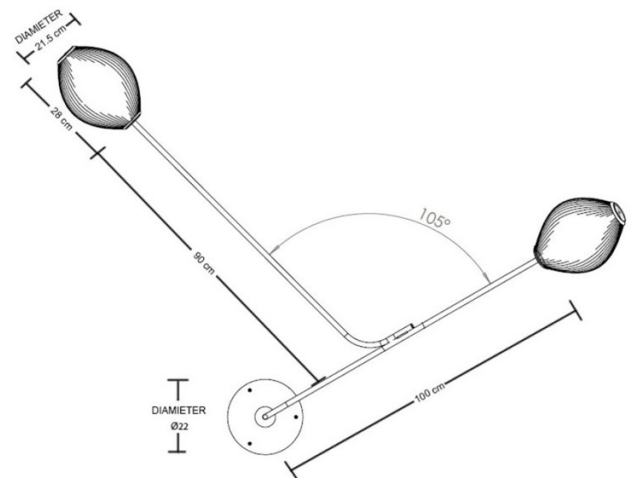

The Gubi Satellite Wall / Ceiling Lamp is an iconic piece of mid-century design by Hungarian designer Mathieu Matégot. First introduced in 1953, this bold and playful light is a testament to Matégot's innovative use of materials, particularly his invention of Rigitulle, a perforated metal sheet shaped with the fluidity of fabric. The result is a lamp that combines transparency, weightlessness, and sculptural elegance.

With its distinctive "balloons on a string" aesthetic, the Satellite Lamp brings character and charm to any interior. The dual Rigitulle shades are balanced on sculptural metal arms, allowing the lamp to cast a striking interplay of light and shadow. Designed for versatility, the lamp can be wall or ceiling-mounted, making it an ideal statement piece for residential, hospitality, or corporate spaces.

IP Code: 20

Dimming: Dimmable via mains phase dimming.

Dimensions: Shade: Ø21.7cm
Shade Height: 28cm
Height: 119cm
Width: 166cm
Depth: 57.5cm
Wall Mount: Ø22cm
Arm Length: 100cm / 90cm

For all sales and technical enquiries, please contact: