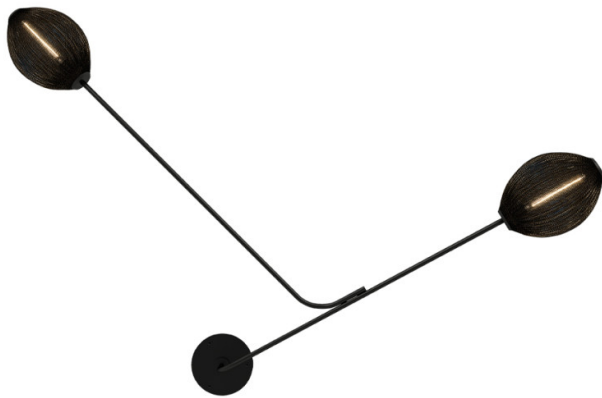

GUBI 

Gubi Satellite Wall / Ceiling Lamp

LA10691

SOURCE: <https://www.davidvillagelighting.co.uk/product/Gubi-Satellite-Wall-Ceiling-Lamp/10000786>

PRODUCT DESCRIPTION

Designer: Mathieu Matégot

Gubi Satellite Wall / Ceiling Lamp

The Gubi Satellite Wall / Ceiling Lamp is an iconic piece of mid-century design by Hungarian designer Mathieu Matégot. First introduced in 1953, this bold and playful light is a testament to Matégot's innovative use of materials, particularly his invention of Rigitulle, a perforated metal sheet shaped with the fluidity of fabric. The result is a lamp that combines transparency, weightlessness, and sculptural elegance.

With its distinctive "balloons on a string" aesthetic, the Satellite Lamp brings character and charm to any interior. The dual Rigitulle shades are balanced on sculptural metal arms, allowing the lamp to cast a striking interplay of light and shadow. Designed for versatility, the lamp can be wall or ceiling-mounted, making it an ideal statement piece for residential, hospitality, or corporate spaces.

Available in creamy white, soft black, or a combination of both, the Satellite Lamp offers timeless appeal and a touch of modernist artistry to any room.

PRODUCT SPECIFICATION

Light Source: 2 x Max 5W E27 T30 LED (Included)