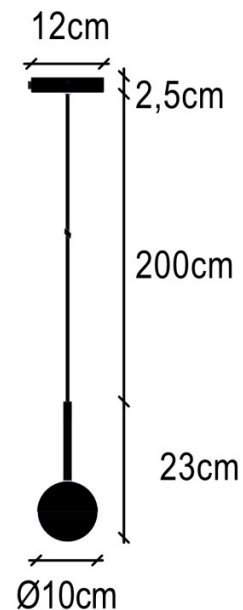

## PRODUCT SPECIFICATION

**Light Source:** 1 x Max 5W G9 (excluded)

**IP Code:** 20

**Dimming:** Dimmable via mains phase dimming.

**Dimensions:** Shade: Ø10cm  
Shade Height: 23cm  
Cable Length: 200cm  
Ceiling Canopy: 12cm x 2.5cm