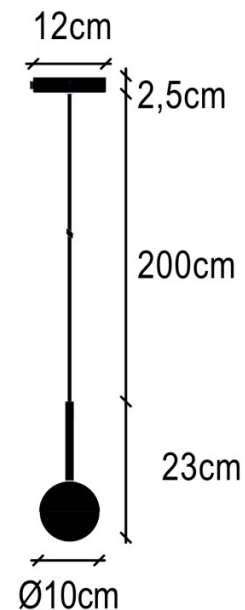

PRODUCT SPECIFICATION

Light Source: 1 x Max 5W G9 (excluded)

IP Code: 20

Dimming: Dimmable via mains phase dimming.

Dimensions: Shade: Ø10cm
Shade Height: 23cm
Cable Length: 200cm
Ceiling Canopy: 12cm x 2.5cm