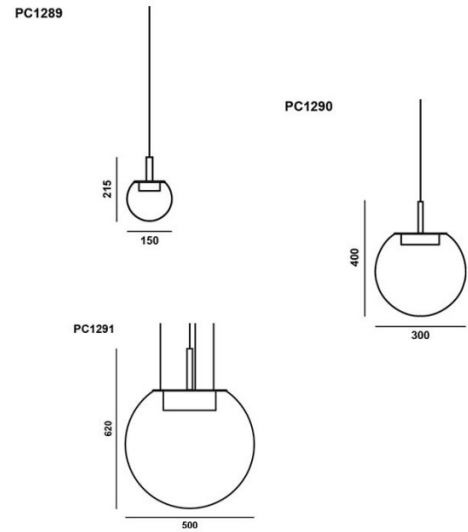

PRODUCT SPECIFICATION

Light Source: **Orbis 150 (Small)**
2.3W, 2700K, 365 lumen

Orbis 300 (Medium)
4.3W, 2700K, 609 lumen

Orbis 500 (Large)
15.7W, 2700K, 2193 lumen

IP Code: 20

Dimming: Non-dimmable or dimmable with Casambi App or via DALI/1-10V/Mains phase dimming systems. Please consult your electrician, additional wiring may be required on site.

Dimensions: Orbis 150 (Small)
Width: 15cm
Height: 21.5cm
Cord Length: 220cm

Orbis 300 (Medium)
Width: 30cm
Height: 40cm
Cord Length: 220cm

Orbis 500 (Large)
Width: 50cm
Height: 62cm
Cord Length: 220cm

For all sales and technical enquiries, please contact: