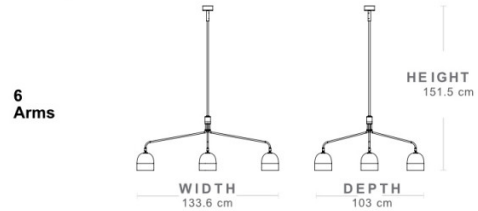

**Dimming:** Dimmable via mains phase dimming.

**Dimensions: 4 Arms (Short):**

Structure: Ø66.2cm  
Minimum Height: 89cm  
Ceiling Canopy: Ø12cm x 14cm

**4 Arms (Long):**

Structure: 133.6cm  
Depth: 72.7cm  
Full Height: 151.5cm  
Ceiling Rose: Ø12cm

**6 Arms:**

Structure: 133.6cm  
Depth: 103cm  
Height: 151.5cm

Each Shade: Ø16cm  
Shade Height: 16.4cm

**For all sales and technical enquiries, please contact:**

+44 (0)114 263 4266

[info@davidvillagelighting.co.uk](mailto:info@davidvillagelighting.co.uk)