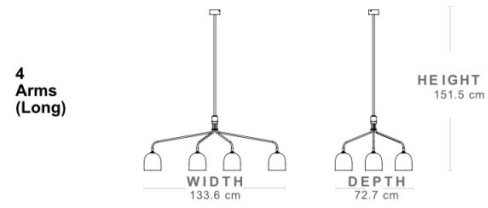

PRODUCT SPECIFICATION

Light Source: **4 Arms (Short):** 4 x Max 4W E14 LED (excluded)
4 Arms (Long): 4 x Max 4W E14 LED (excluded)
6 Arms: 6 x Max 4W E14 LED (excluded)

IP Code: 20

Dimming: Dimmable via mains phase dimming.

Dimensions: 4 Arms (Short)

Ø66.2cm

Minimum Height: 89cm

Ceiling Canopy: Ø12cm x 14cm

4 Arms (Long)

Width: 133.6cm

Depth: 72.7cm

Full Height: 151.5cm

Ceiling Rose: Ø12cm

6 Arms

Width: 133.6cm

Depth: 103cm

Height: 151.5cm

Shade: Ø16cm

Shade Height: 16.4cm

For all sales and technical enquiries, please contact:

+44 (0)114 263 4266

info@davidvillagelighting.co.uk

www.davidvillagelighting.co.uk