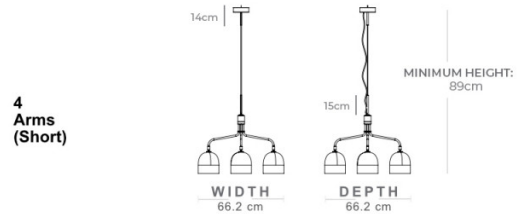

**Dimming:** Dimmable via mains phase dimming.

**Dimensions: 4 Arms (Short):**

Structure: Ø66.2cm  
Minimum Height: 89cm  
Ceiling Canopy: Ø12cm x 14cm

**4 Arms (Long):**

Structure: 133.6cm  
Depth: 72.7cm  
Full Height: 151.5cm  
Ceiling Rose: Ø12cm

**6 Arms:**

Structure: 133.6cm  
Depth: 103cm  
Height: 151.5cm

Each Shade: Ø16cm  
Shade Height: 16.4cm

**For all sales and technical enquiries, please contact:**

+44 (0)114 263 4266

info@davidvillagelighting.co.uk