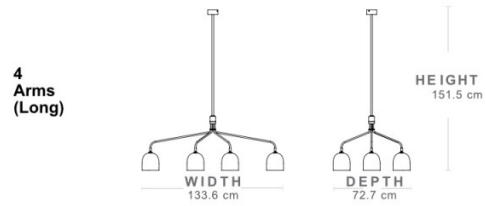

Please note, the Gubi Howard Chandelier can be supplied with shorter poles upon request, please contact us for more details.

PRODUCT SPECIFICATION

Light Source: **4 Arms (Short):** 4 x Max 4W E14 LED (Excluded)
4 Arms (Long): 4 x Max 4W E14 LED (Excluded)
6 Arms: 6 x Max 4W E14 LED (Excluded)

IP Code: 20

Dimming: Dimmable via mains phase dimming.

Dimensions: 4 Arms (Short):

Structure: Ø66.2cm
Minimum Height: 89cm
Ceiling Canopy: Ø12cm x 14cm

4 Arms (Long):

Structure: 133.6cm
Depth: 72.7cm
Full Height: 151.5cm
Ceiling Rose: Ø12cm

6 Arms:

Structure: 133.6cm
Depth: 103cm
Height: 151.5cm

Each Shade: Ø16cm
Shade Height: 16.4cm

For all sales and technical enquiries, please contact:

+44 (0)114 263 4266

info@davidvillagelighting.co.uk

www.davidvillagelighting.co.uk