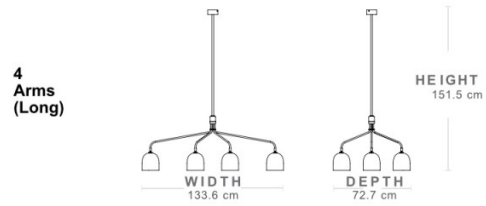

**Dimming:** Dimmable via mains phase dimming.

**Dimensions: 4 Arms (Short):**

Structure: Ø66.2cm  
Minimum Height: 89cm  
Ceiling Canopy: Ø12cm x 14cm

**4 Arms (Long):**

Structure: 133.6cm  
Depth: 72.7cm  
Full Height: 151.5cm  
Ceiling Rose: Ø12cm

**6 Arms:**

Structure: 133.6cm  
Depth: 103cm  
Height: 151.5cm

Each Shade: Ø16cm  
Shade Height: 16.4cm

**For all sales and technical enquiries, please contact:**

+44 (0)114 263 4266

info@davidvillagelighting.co.uk