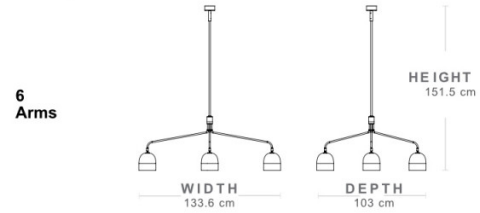

PRODUCT SPECIFICATION

Light Source: **4 Arms (Short):** 4 x Max 4W E14 LED (excluded)
4 Arms (Long): 4 x Max 4W E14 LED (excluded)
6 Arms: 6 x Max 4W E14 LED (excluded)

IP Code: 20

Dimming: Dimmable via mains phase dimming.

Dimensions: 4 Arms (Short)

Ø66.2cm

Minimum Height: 89cm

Ceiling Canopy: Ø12cm x 14cm

4 Arms (Long)

Width: 133.6cm

Depth: 72.7cm

Full Height: 151.5cm

Ceiling Rose: Ø12cm

6 Arms

Width: 133.6cm

Depth: 103cm

Height: 151.5cm

Shade: Ø16cm

Shade Height: 16.4cm

For all sales and technical enquiries, please contact:

+44 (0)114 263 4266

info@davidvillagelighting.co.uk

www.davidvillagelighting.co.uk