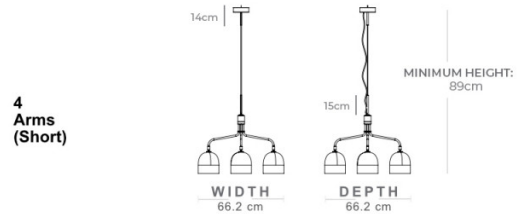

**Dimming:** Dimmable via mains phase dimming.

**Dimensions: 4 Arms (Short):**

Structure: Ø66.2cm  
Minimum Height: 89cm  
Ceiling Canopy: Ø12cm x 14cm

**4 Arms (Long):**

Structure: 133.6cm  
Depth: 72.7cm  
Full Height: 151.5cm  
Ceiling Rose: Ø12cm

**6 Arms:**

Structure: 133.6cm  
Depth: 103cm  
Height: 151.5cm

Each Shade: Ø16cm  
Shade Height: 16.4cm

**For all sales and technical enquiries, please contact:**

+44 (0)114 263 4266

[info@davidvillagelighting.co.uk](mailto:info@davidvillagelighting.co.uk)