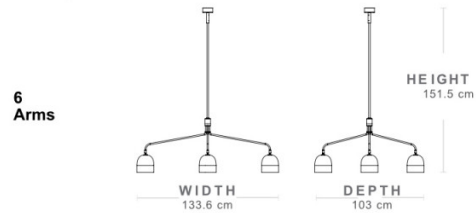

Please note, the Gubi Howard Chandelier can be supplied with shorter poles upon request, please contact us for more details.

PRODUCT SPECIFICATION

Light Source: **4 Arms (Short):** 4 x Max 4W E14 LED (Excluded)
4 Arms (Long): 4 x Max 4W E14 LED (Excluded)
6 Arms: 6 x Max 4W E14 LED (Excluded)

IP Code: 20

Dimming: Dimmable via mains phase dimming.

Dimensions: 4 Arms (Short):

Structure: Ø66.2cm
Minimum Height: 89cm
Ceiling Canopy: Ø12cm x 14cm

4 Arms (Long):

Structure: 133.6cm
Depth: 72.7cm
Full Height: 151.5cm
Ceiling Rose: Ø12cm

6 Arms:

Structure: 133.6cm
Depth: 103cm
Height: 151.5cm

Each Shade: Ø16cm
Shade Height: 16.4cm

For all sales and technical enquiries, please contact:

+44 (0)114 263 4266

info@davidvillagelighting.co.uk

www.davidvillagelighting.co.uk