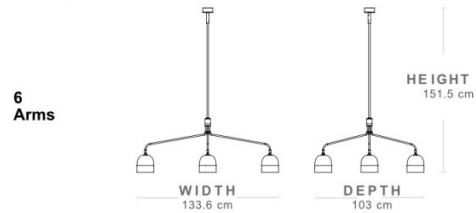

**Dimming:** Dimmable via mains phase dimming.

**Dimensions: 4 Arms (Short):**

Structure: Ø66.2cm  
Minimum Height: 89cm  
Ceiling Canopy: Ø12cm x 14cm

**4 Arms (Long):**

Structure: 133.6cm  
Depth: 72.7cm  
Full Height: 151.5cm  
Ceiling Rose: Ø12cm

**6 Arms:**

Structure: 133.6cm  
Depth: 103cm  
Height: 151.5cm

Each Shade: Ø16cm  
Shade Height: 16.4cm

**For all sales and technical enquiries, please contact:**

+44 (0)114 263 4266

info@davidvillagelighting.co.uk