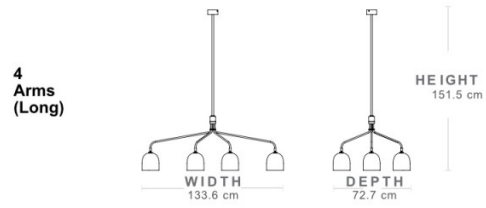

**Dimming:** Dimmable via mains phase dimming.

**Dimensions: 4 Arms (Short):**

Structure: Ø66.2cm  
Minimum Height: 89cm  
Ceiling Canopy: Ø12cm x 14cm

**4 Arms (Long):**

Structure: 133.6cm  
Depth: 72.7cm  
Full Height: 151.5cm  
Ceiling Rose: Ø12cm

**6 Arms:**

Structure: 133.6cm  
Depth: 103cm  
Height: 151.5cm

Each Shade: Ø16cm  
Shade Height: 16.4cm

**For all sales and technical enquiries, please contact:**

+44 (0)114 263 4266

[info@davidvillagelighting.co.uk](mailto:info@davidvillagelighting.co.uk)