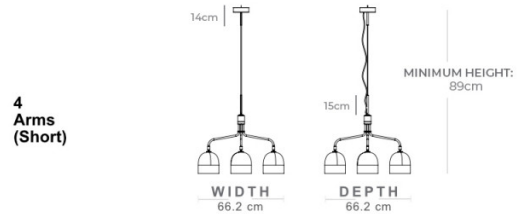

Please note, the Gubi Howard Chandelier can be supplied with shorter poles upon request, please contact us for more details.

PRODUCT SPECIFICATION

Light Source: **4 Arms (Short):** 4 x Max 4W E14 LED (Excluded)
4 Arms (Long): 4 x Max 4W E14 LED (Excluded)
6 Arms: 6 x Max 4W E14 LED (Excluded)

IP Code: 20

Dimming: Dimmable via mains phase dimming.

Dimensions: 4 Arms (Short):

Structure: Ø66.2cm
Minimum Height: 89cm
Ceiling Canopy: Ø12cm x 14cm

4 Arms (Long):

Structure: 133.6cm
Depth: 72.7cm
Full Height: 151.5cm
Ceiling Rose: Ø12cm

6 Arms:

Structure: 133.6cm
Depth: 103cm
Height: 151.5cm

Each Shade: Ø16cm
Shade Height: 16.4cm

For all sales and technical enquiries, please contact:

+44 (0)114 263 4266

info@davidvillagelighting.co.uk

www.davidvillagelighting.co.uk