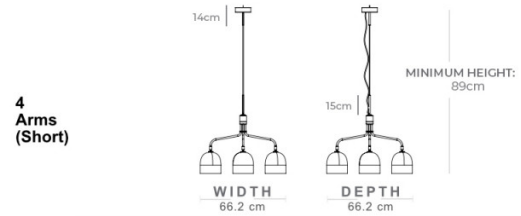

PRODUCT SPECIFICATION

Light Source: **4 Arms (Short):** 4 x Max 4W E14 LED (excluded)
4 Arms (Long): 4 x Max 4W E14 LED (excluded)
6 Arms: 6 x Max 4W E14 LED (excluded)

IP Code: 20

Dimming: Dimmable via mains phase dimming.

Dimensions: 4 Arms (Short)

Ø66.2cm

Minimum Height: 89cm

Ceiling Canopy: Ø12cm x 14cm

4 Arms (Long)

Width: 133.6cm

Depth: 72.7cm

Full Height: 151.5cm

Ceiling Rose: Ø12cm

6 Arms

Width: 133.6cm

Depth: 103cm

Height: 151.5cm

Shade: Ø16cm

Shade Height: 16.4cm

For all sales and technical enquiries, please contact:

+44 (0)114 263 4266

info@davidvillagelighting.co.uk

www.davidvillagelighting.co.uk