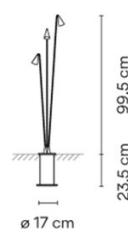

PRODUCT SPECIFICATION

Light Source: 2.1W, 2700K, 180 Lumens

IP Code: 65

Dimming: Non-dimmable.

Dimensions: Small 4630:
 Ø13cm
 Height: 100cm
 Width: 4cm
 Depth: 10cm

Medium 4635:
 Ø17cm
 Height: 99.5cm
 Width: 22cm
 Depth: 23cm

Large 4640:
 Ø22.5cm
 Height: 100cm
 Width: 27.5cm
 Depth: 30cm

4630:

4635:

4640:

For all sales and technical enquiries, please contact:

+44 (0)114 263 4266

info@davidvillagelighting.co.uk

www.davidvillagelighting.co.uk