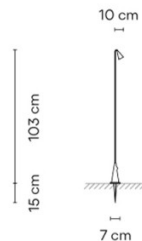

PRODUCT SPECIFICATION

Light Source: 2.1W, 2700K, 180 Lumens

IP Code: 65

Dimming: Non-dimmable.

Dimensions: Small 4630:
 Ø13cm
 Height: 100cm
 Width: 4cm
 Depth: 10cm

Medium 4635:
 Ø17cm
 Height: 99.5cm
 Width: 22cm
 Depth: 23cm

Large 4640:
 Ø22.5cm
 Height: 100cm
 Width: 27.5cm
 Depth: 30cm

4630:

4635:

4640:

For all sales and technical enquiries, please contact:

+44 (0)114 263 4266

info@davidvillagelighting.co.uk

www.davidvillagelighting.co.uk