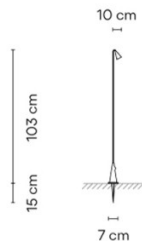

PRODUCT SPECIFICATION

Light Source: 2.1W, 2700K, 180 Lumens

IP Code: 65

Dimming: Non-dimmable.

Dimensions: Small 4630:
 Ø13cm
 Height: 100cm
 Width: 4cm
 Depth: 10cm

Medium 4635:
 Ø17cm
 Height: 99.5cm
 Width: 22cm
 Depth: 23cm

Large 4640:
 Ø22.5cm
 Height: 100cm
 Width: 27.5cm
 Depth: 30cm

4630:

4635:

4640:

For all sales and technical enquiries, please contact:

+44 (0)114 263 4266

info@davidvillagelighting.co.uk

www.davidvillagelighting.co.uk