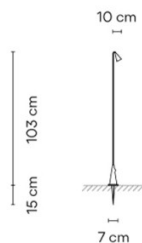

PRODUCT SPECIFICATION

Light Source: 2.1W, 2700K, 180 Lumens

IP Code: 65

Dimming: Non-dimmable.

Dimensions: Small 4630:
 Ø13cm
 Height: 100cm
 Width: 4cm
 Depth: 10cm

Medium 4635:
 Ø17cm
 Height: 99.5cm
 Width: 22cm
 Depth: 23cm

Large 4640:
 Ø22.5cm
 Height: 100cm
 Width: 27.5cm
 Depth: 30cm

4630:

4635:

4640:

For all sales and technical enquiries, please contact:

+44 (0)114 263 4266

info@davidvillagelighting.co.uk

www.davidvillagelighting.co.uk