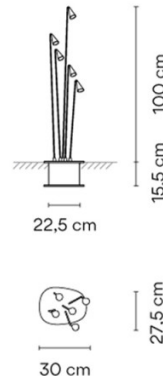

PRODUCT SPECIFICATION

Light Source: 2.1W, 2700K, 180 Lumens

IP Code: 65

Dimming: Non-dimmable.

Dimensions: Small 4630:
 Ø13cm
 Height: 100cm
 Width: 4cm
 Depth: 10cm

Medium 4635:
 Ø17cm
 Height: 99.5cm
 Width: 22cm
 Depth: 23cm

Large 4640:
 Ø22.5cm
 Height: 100cm
 Width: 27.5cm
 Depth: 30cm

4630:

4635:

4640:

For all sales and technical enquiries, please contact:

+44 (0)114 263 4266

info@davidvillagelighting.co.uk

www.davidvillagelighting.co.uk