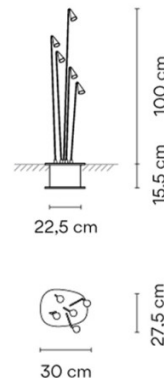

PRODUCT SPECIFICATION

Light Source: 2.1W, 2700K, 180 Lumens

IP Code: 65

Dimming: Non-dimmable.

Dimensions: Small 4630:
 Ø13cm
 Height: 100cm
 Width: 4cm
 Depth: 10cm

Medium 4635:
 Ø17cm
 Height: 99.5cm
 Width: 22cm
 Depth: 23cm

Large 4640:
 Ø22.5cm
 Height: 100cm
 Width: 27.5cm
 Depth: 30cm

4630:

4635:

4640:

For all sales and technical enquiries, please contact:

+44 (0)114 263 4266

info@davidvillagelighting.co.uk

www.davidvillagelighting.co.uk