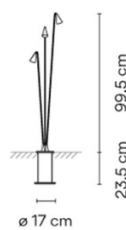

PRODUCT SPECIFICATION

Light Source: 2.1W, 2700K, 180 Lumens

IP Code: 65

Dimming: Non-dimmable.

Dimensions: Small 4630:
 Ø13cm
 Height: 100cm
 Width: 4cm
 Depth: 10cm

Medium 4635:
 Ø17cm
 Height: 99.5cm
 Width: 22cm
 Depth: 23cm

Large 4640:
 Ø22.5cm
 Height: 100cm
 Width: 27.5cm
 Depth: 30cm

4630:

4635:

4640:

For all sales and technical enquiries, please contact:

+44 (0)114 263 4266

info@davidvillagelighting.co.uk

www.davidvillagelighting.co.uk