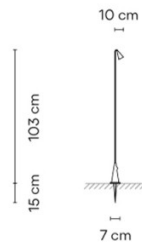

PRODUCT SPECIFICATION

Light Source: 2.1W, 2700K, 180 Lumens

IP Code: 65

Dimming: Non-dimmable.

Dimensions: Small 4630:
 Ø13cm
 Height: 100cm
 Width: 4cm
 Depth: 10cm

Medium 4635:
 Ø17cm
 Height: 99.5cm
 Width: 22cm
 Depth: 23cm

Large 4640:
 Ø22.5cm
 Height: 100cm
 Width: 27.5cm
 Depth: 30cm

4630:

4635:

4640:

For all sales and technical enquiries, please contact:

+44 (0)114 263 4266

info@davidvillagelighting.co.uk

www.davidvillagelighting.co.uk