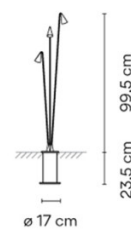

PRODUCT SPECIFICATION

Light Source: 2.1W, 2700K, 180 Lumens

IP Code: 65

Dimming: Non-dimmable.

Dimensions: Small 4630:
 Ø13cm
 Height: 100cm
 Width: 4cm
 Depth: 10cm

Medium 4635:
 Ø17cm
 Height: 99.5cm
 Width: 22cm
 Depth: 23cm

Large 4640:
 Ø22.5cm
 Height: 100cm
 Width: 27.5cm
 Depth: 30cm

4630:

4635:

4640:

For all sales and technical enquiries, please contact:

+44 (0)114 263 4266

info@davidvillagelighting.co.uk

www.davidvillagelighting.co.uk