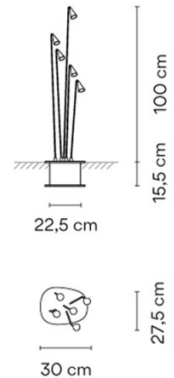

PRODUCT SPECIFICATION

Light Source: 2.1W, 2700K, 180 Lumens

IP Code: 65

Dimming: Non-dimmable.

Dimensions: Small 4630:
 Ø13cm
 Height: 100cm
 Width: 4cm
 Depth: 10cm

Medium 4635:
 Ø17cm
 Height: 99.5cm
 Width: 22cm
 Depth: 23cm

Large 4640:
 Ø22.5cm
 Height: 100cm
 Width: 27.5cm
 Depth: 30cm

4630:

4635:

4640:

For all sales and technical enquiries, please contact:

+44 (0)114 263 4266

info@davidvillagelighting.co.uk

www.davidvillagelighting.co.uk