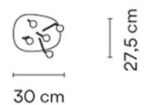

PRODUCT SPECIFICATION

Light Source: 2.1W, 2700K, 180 Lumens

IP Code: 65

Dimming: Non-dimmable.

Dimensions: Small 4630:
 Ø13cm
 Height: 100cm
 Width: 4cm
 Depth: 10cm

Medium 4635:
 Ø17cm
 Height: 99.5cm
 Width: 22cm
 Depth: 23cm

Large 4640:
 Ø22.5cm
 Height: 100cm
 Width: 27.5cm
 Depth: 30cm

4630:

4635:

4640:

For all sales and technical enquiries, please contact:

+44 (0)114 263 4266

info@davidvillagelighting.co.uk

www.davidvillagelighting.co.uk